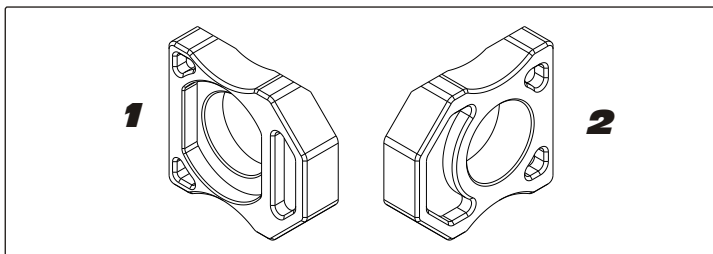

AXLE BLOCK KIT

010BG116000 2011-2013 Suzuki GSX-R600/750 Axle Block Kit

Instructions:

1. Remove stock axle and axle blocks.
2. Replace with Yoshimura Axle blocks.
  NOTE: Axle blocks may be reversed to reduce threads showing for axle block adjusters.
3. Torque to factory specifications:

Torque: 72.5 ft-lb (100 N-m)

Note: Installation to be performed by qualified technician only.

1	Left Axle Block	1	010BG116000LF
2	Right Axle Block	1	010BG116000RF
***	Instructions	1	INST KIT
***	Yoshimura Decals	2	17020C