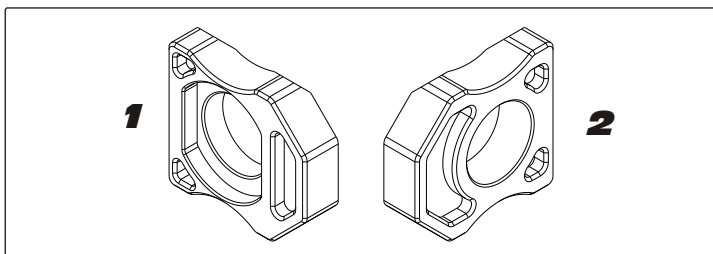

AXLE BLOCK KIT

010BG116000 2011-2013 Suzuki GSX-R600/750 Axle Block Kit

Instructions:

1. Remove stock axle and axle blocks.
2. Replace with Yoshimura Axle blocks.
  NOTE: Axle blocks may be reversed to reduce threads showing for axle block adjusters.
3. Torque to factory specifications:

Torque: 72.5 ft-lb (100 N-m)

Note: Installation to be performed by qualified technician only.

1	Left Axle Block	1	010BG116000LF
2	Right Axle Block	1	010BG116000RF
***	Instructions	1	INST KIT
***	Yoshimura Decals	2	17020C