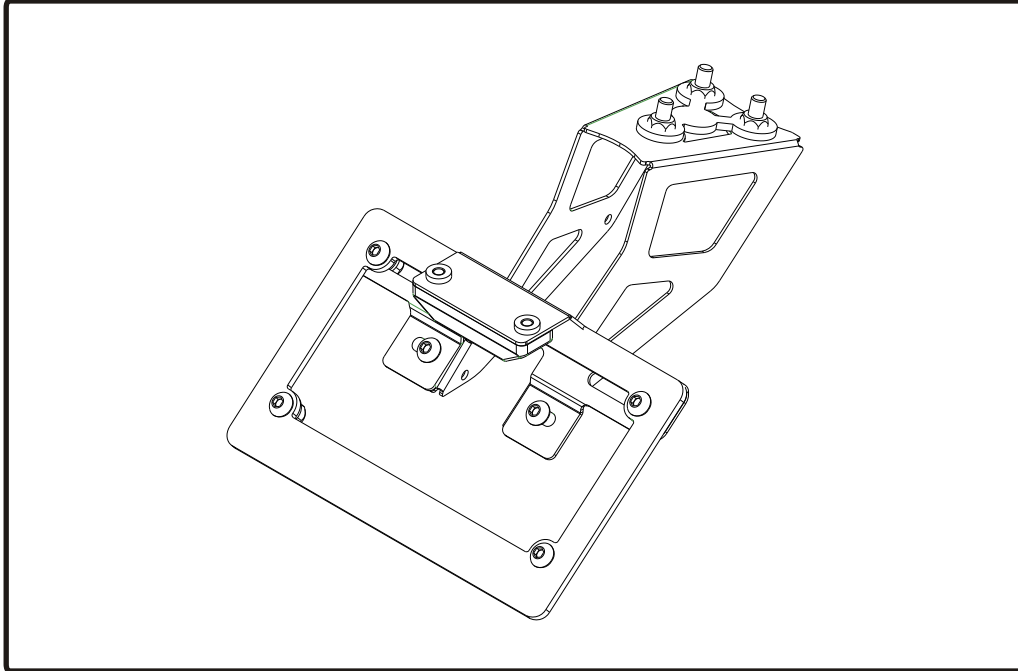

NOTE:

This product is not DOT approved. Yoshimura R&D of America, Inc. is not liable or responsible for any resulting event caused by the installation of this product. Check with local laws and regulations for compliance prior to installation and use. This product is not intended for use on public highways.

Installation Instructions:

1. Remove tail cowl or passenger seat. Disconnect license plate light connector.
2. Remove stock fender by removing 3 bolts.
3. Cut the stock license plate light connector from stock fender. BE SURE TO CUT AT LEAST A 6" SECTION OF WIRE FROM THE CONNECTOR. Using the connectors in the kit, connect the Yoshimura Fender Eliminator wires to the stock license plate light connector as follows: For 09-10: Red wire goes to white wire; Black wire goes to black w/ white stripe. For 2011: Red wire goes to blue w/ red stripe wire; Black wire goes to black wire.
4. Install Yoshimura Fender Eliminator kit as shown in parts diagram on page 2. Note the order of components mounted to subframe; the stock washer plate fits between the supplied nylon lock nuts and the subframe.
5. Route wiring through hole in bracket, then through tail section to stock location. Connect license plate light connector to stock harness. Use cable ties to secure license plate light wire to fender eliminator bracket.
6. Check for function of license plate light and that all brackets and pieces are secure prior to riding.