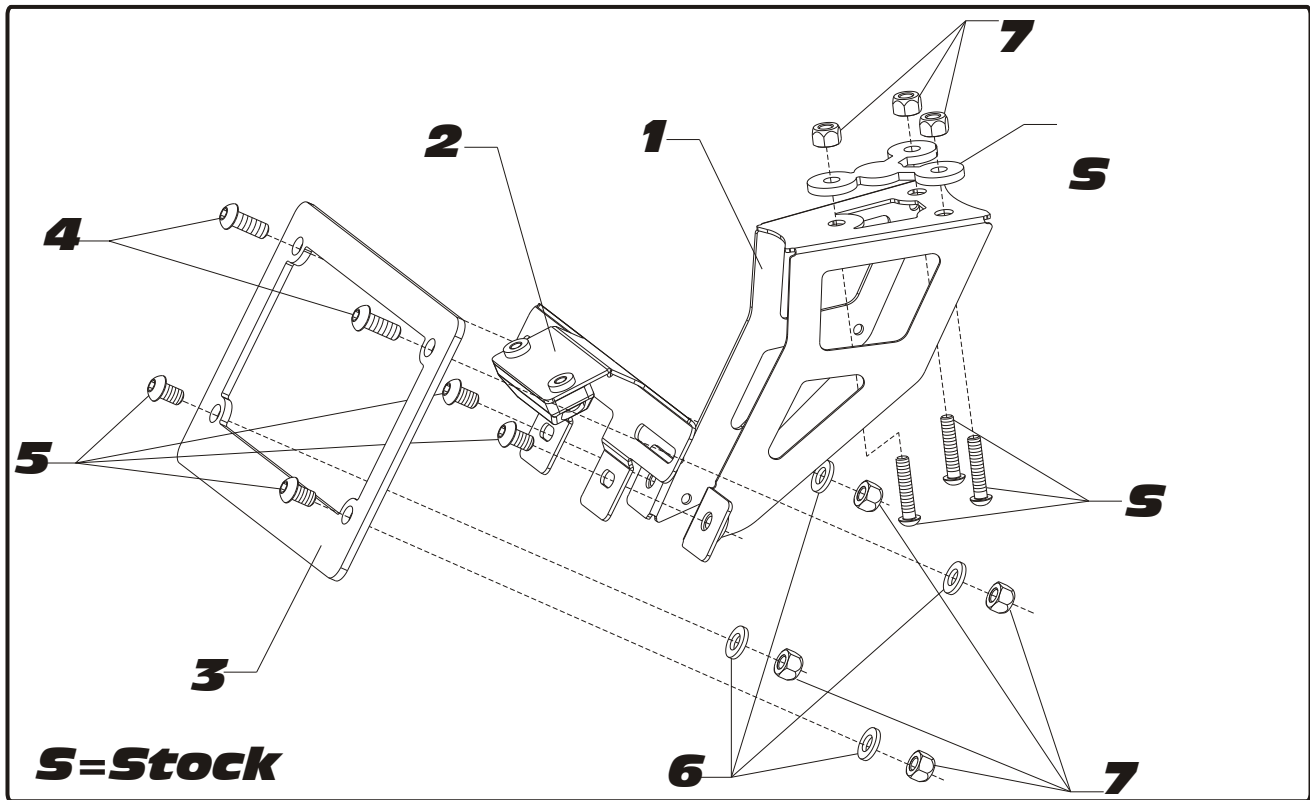

Installation Instructions:

1. Remove tail cowl or passenger seat. Disconnect license plate light connector.
2. Remove stock fender by removing 3 bolts.
3. Cut the stock license plate light connector from stock fender. BE SURE TO CUT AT LEAST A 6" SECTION OF WIRE FROM THE CONNECTOR. Using the connectors in the kit, connect the Yoshimura Fender Eliminator wires to the stock license plate light connector as follows: For 09-10: Red wire goes to white wire; Black wire goes to black w/ white stripe. For 2011: Red wire goes to blue w/ red stripe wire; Black wire goes to black wire.
4. Install Yoshimura Fender Eliminator kit as shown in parts diagram on page 2. Note the order of components mounted to subframe; the stock washer plate fits between the supplied nylon lock nuts and the subframe.
5. Route wiring through hole in bracket, then through tail section to stock location. Connect license plate light connector to stock harness. Use cable ties to secure license plate light wire to fender eliminator bracket.
6. Check for function of license plate light and that all brackets and pieces are secure prior to riding.

NO.	DESCRIPTION	QTY	PART #
1	Fender Eliminator Bracket	1	1314-FEB
2	License Plate Bracket	1	070BG-LPB3
3	License Plate Frame	1	070BG-LPF
4	6mm x 16mm Button Head Screw	2	M6X16BHS
5	6mm x 10mm Button Head Screw	4	M6X10BHS
6	6mm Flat Washer	4	6MMWASHER
7	6mm Nylon Lock Nut	7	6MMLN
***	Butt Connectors	2	94785-01-ND
***	Small Cable Tie	3	ZT-400
***	Yoshimura Sticker Sheet	1	17029
***	Instructions Manual	1	INST KIT