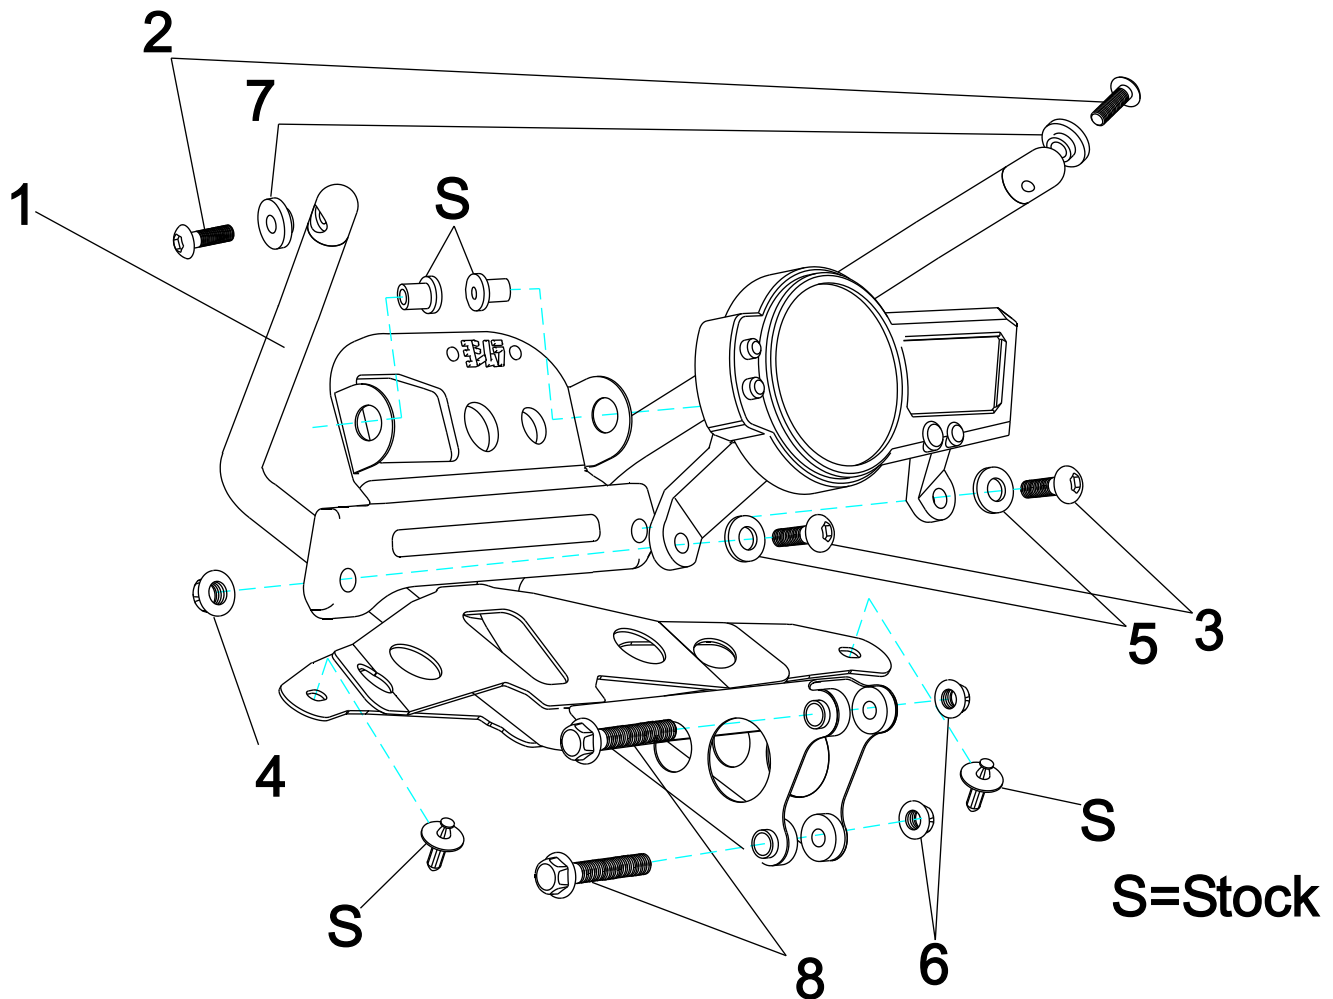

YOSHIMURA

RESEARCH&DEVELOPMENT OF AMERICA, INC.

5420 DANIELS STREET STE A, CHINO CA. 91786 · (800)634-9166 · (909)628-4722 · FACSIMILE

www.yoshimura-rd.com

RACE ALUMINUM UPPER MOUNTING BRACKET **1103-900** **SUZUKI 2004 GSX-R600/GSX-R750**

Part List:

| NO. | DESCRIPTION | QTY | PART # |
|-----|----------------------------------|-----|------------|
| 1 | Yoshimura Aluminum Upper Bracket | 1 | 1103-900B |
| 2 | 6 X 16mm Button Head Screw | 2 | M6X16BHS |
| 3 | 6mm X 20mm Socket Head Screw | 2 | M6X20 |
| 4 | 6mm Nut | 2 | 6MMNUT |
| 5 | 6mm Washer, Large | 2 | 6MMWASHERL |
| 6 | 8mm Flange Nut | 2 | 8MMNUT |
| 7 | PVC Bushing | 2 | 9311K53 |
| 8 | 8mm X 50mm Flange Bolt | 2 | M8X50HF |
| ** | Yoshimura Sticker | 2 | 17028-BLK |