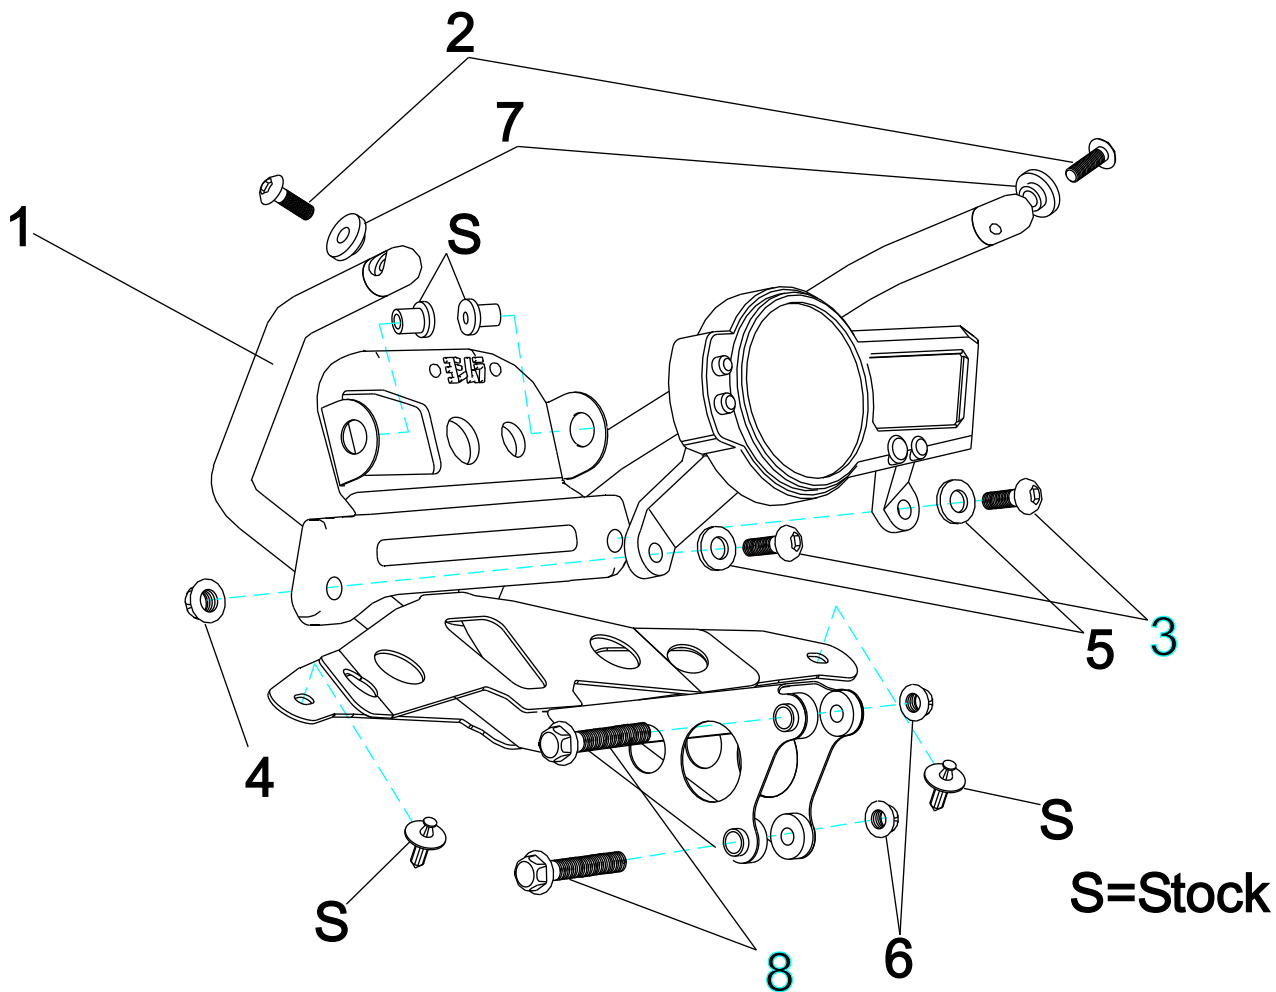

YOSHIMURA

RESEARCH&DEVELOPMENT OF AMERICA, INC.

5420 DANIELS STREET STE A, CHINO CA. 91786 · (800)634-9166 · (909)628-4722 · FACSIMILE

www.yoshimura-rd.com

RACE ALUMINUM UPPER MOUNTING BRACKET 1115-900 SUZUKI 2003-04 GSX-1000

Part List:

NO.	DESCRIPTION	QTY	PART #
1	Yoshimura Aluminum Upper Bracket	1	1103-900B
2	6 X 16mm Button Head Screw	2	M6X16BHS
3	6mm X 20mm Socket Head Screw	2	M6X20
4	6mm Nut	2	6MMNUT
5	6mm Washer, Large	2	6MMWASHERL
6	8mm Flange Nut	2	8MMNUT
7	PVC Bushing	2	9311K53
8	8mm X 50mm Flange Bolt	2	M8X50HF
**	Yoshimura Sticker	2	17028-BLK