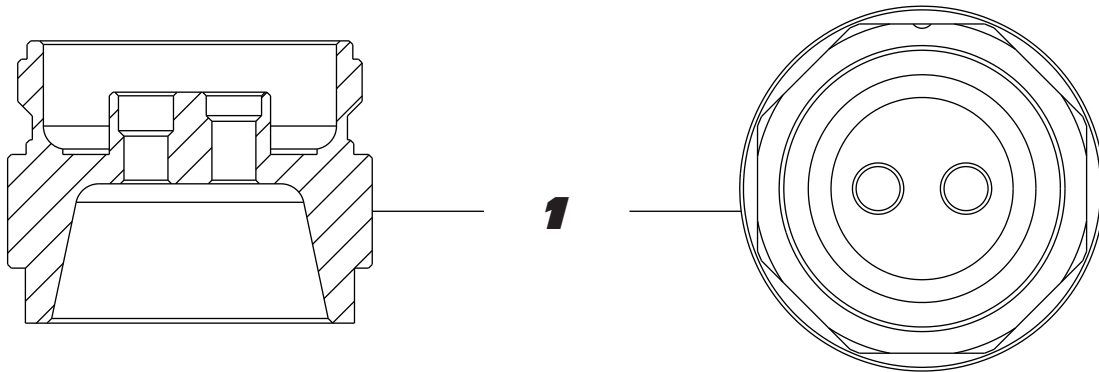

KAWASAKI
ZX10R

1118-FTC

YOSHIMURA FORK TUBE CAP

Part List:

NO.	DESCRIPTION	QTY	PART #
1	Yoshimura Suzuki GSXR1000/Kawasaki ZX6R/ZX10R Fork Tube Cap	2	1118-FTC-B
2	Yoshimura Sticker	2	17020C

Torque Specifications:

Fork Cap Torque Specification: 21 lb-ft (29 Nm)

THIS PRODUCT IS DESIGNED FOR USE IN CLOSED COURSE RACING AND IS NOT INTENDED FOR HIGHWAY USE.