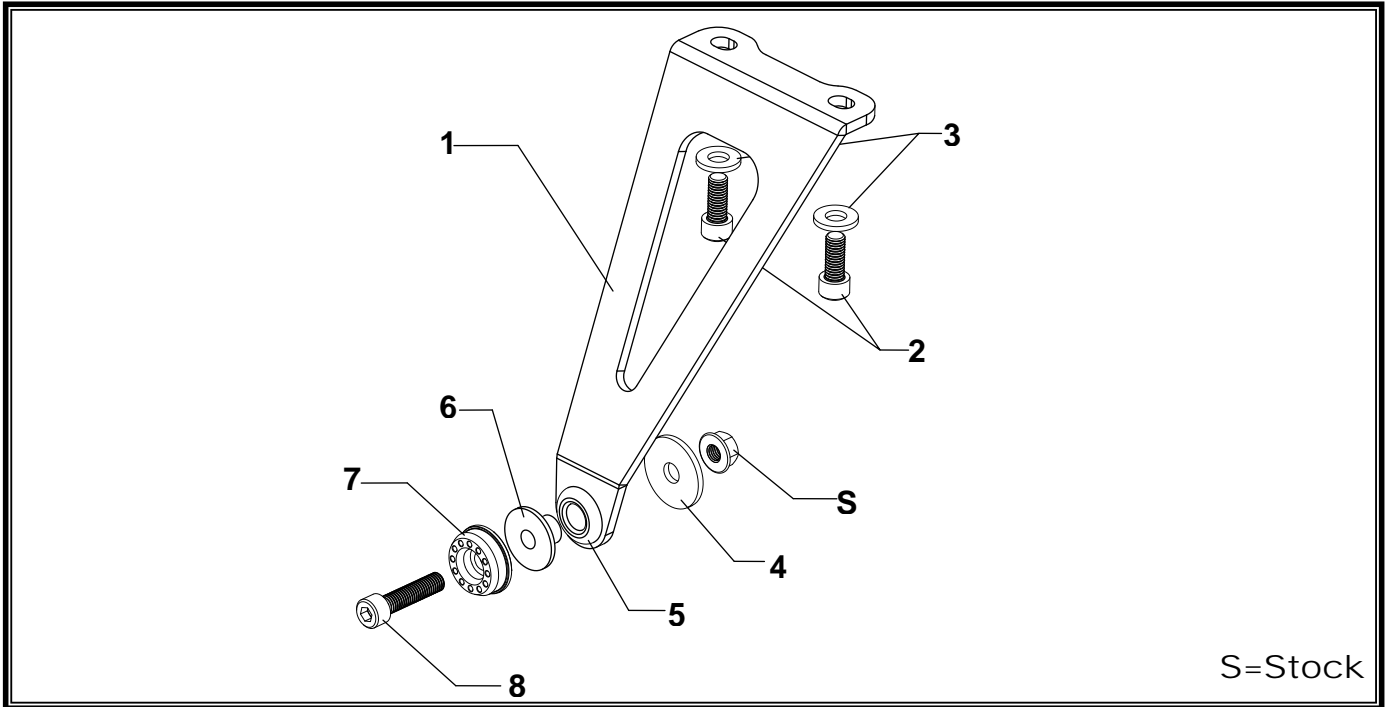

ALUMINUM MUFFLER BRACKET

APPLICATION

Make	MODEL
Suzuki	GSX-R600 / 750
PRODUCT	
11600AB	GSX-R600 / 750 Aluminum Muffler Bracket Kit

S=Stock

No.	Part #	Description	Qty
1	11600AB	Yoshimura Aluminum Muffler Bracket	1
2	M8X20	8mm x 20mm Socket Head Cap Screw	2
3	8MMWASHER	8mm Washer	2
4	8MMWASHERL	8mm Large Washer	1
5	Z1022	Rubber Grommet	1
6	ALS-003	Aluminum Spacer	1
7	M8ALCSW-00	M8 Aluminum Counter Sink Washer	1
8	M8X35	8mm x 35mm Socket Head Cap Screw	1