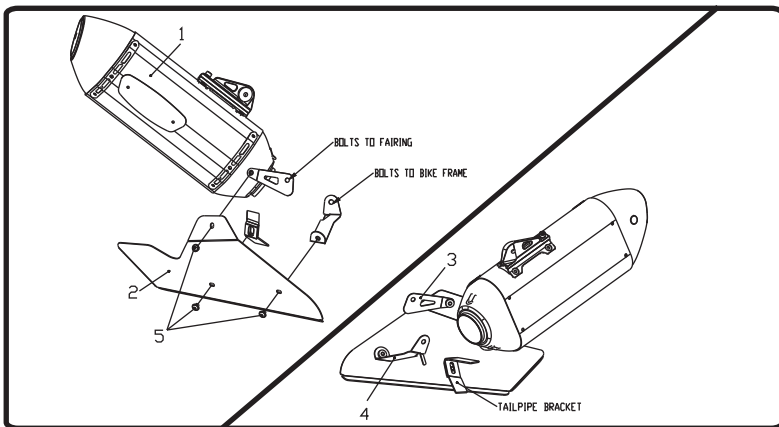

## YOSHIMURA HEATSHIELD FOR 2008 CBR1000RR

**1201-HS-KIT-00** YOSHIMURA CBR1000RR REPLACEMENT HEATSHIELD FOR FULL SYSTEMS AND SLIP-ON

NOTE: THIS HEATSHIELD IS DESIGNED TO WORK WITH YOSHIMURA FULL AND SLIP-ON SYSTEMS ONLY. IT IS NOT DESIGNED TO WORK WITH ANY OTHER EXHAUST SYSTEM OR APPLICATIONS.