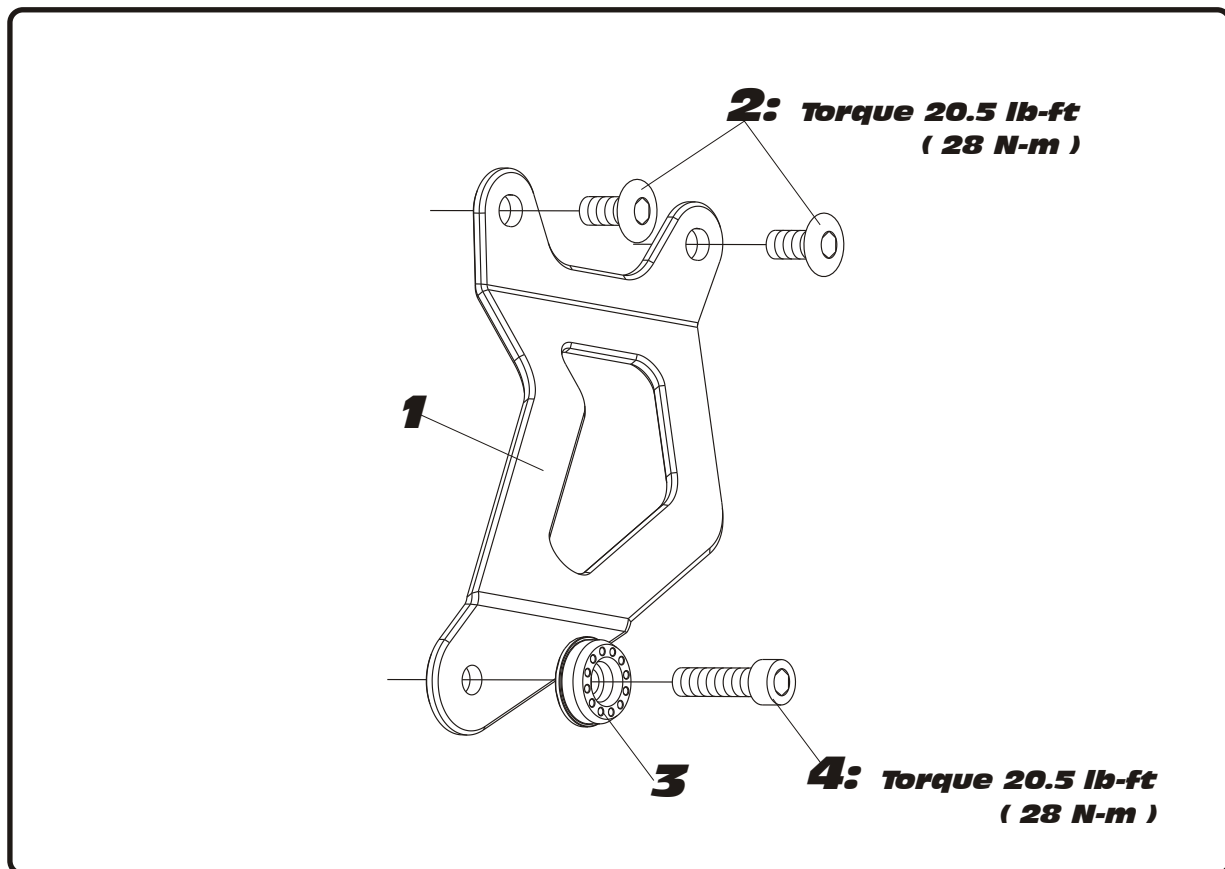

1520AB

YOSHIMURA MUFFLER BRACKET KIT

Part List:

NO.	DESCRIPTION	QTY	PART #
1	Muffler Hanger Bracket	1	1520AB-B-00
2	8mm x 20mm Button Head Screw	2	M8X20BHS
3	Aluminum Spacer	1	M8ALCSW-00
4	8mm x 35mm Bolt	1	M8X35
**	Yoshimura Sticker	1	17090