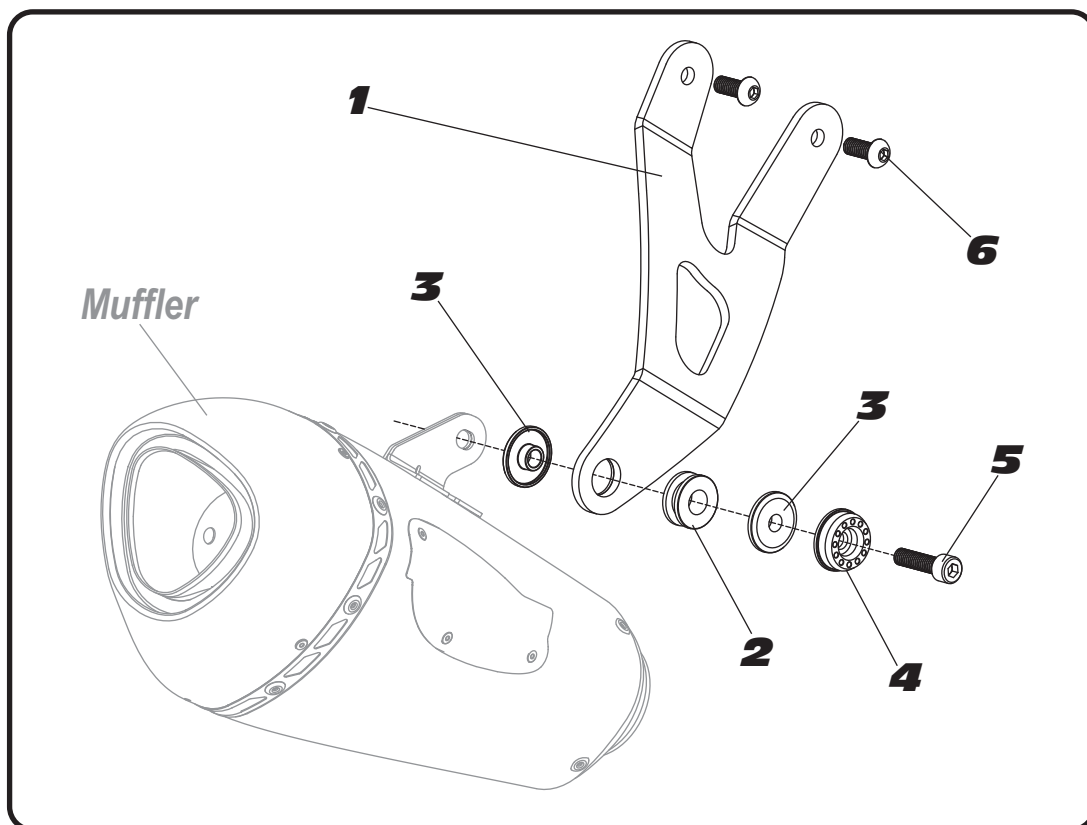

200BG116700

Part List:

NO.	DESCRIPTION	QTY	PART #
1	Muffler Hanger Bracket	1	11670AB
2	Rubber Grommet	1	Z1023
3	Aluminum Spacer	2	ALS-043
4	M8 Countersink Washer	1	M8ALCSW-00
5	8mm x 30mm Socket Head Cap Screw	1	M8X30
6	8mm x 20mm Button Head Screw	2	M8X20BHS
**	Yoshimura Sticker	1	17100