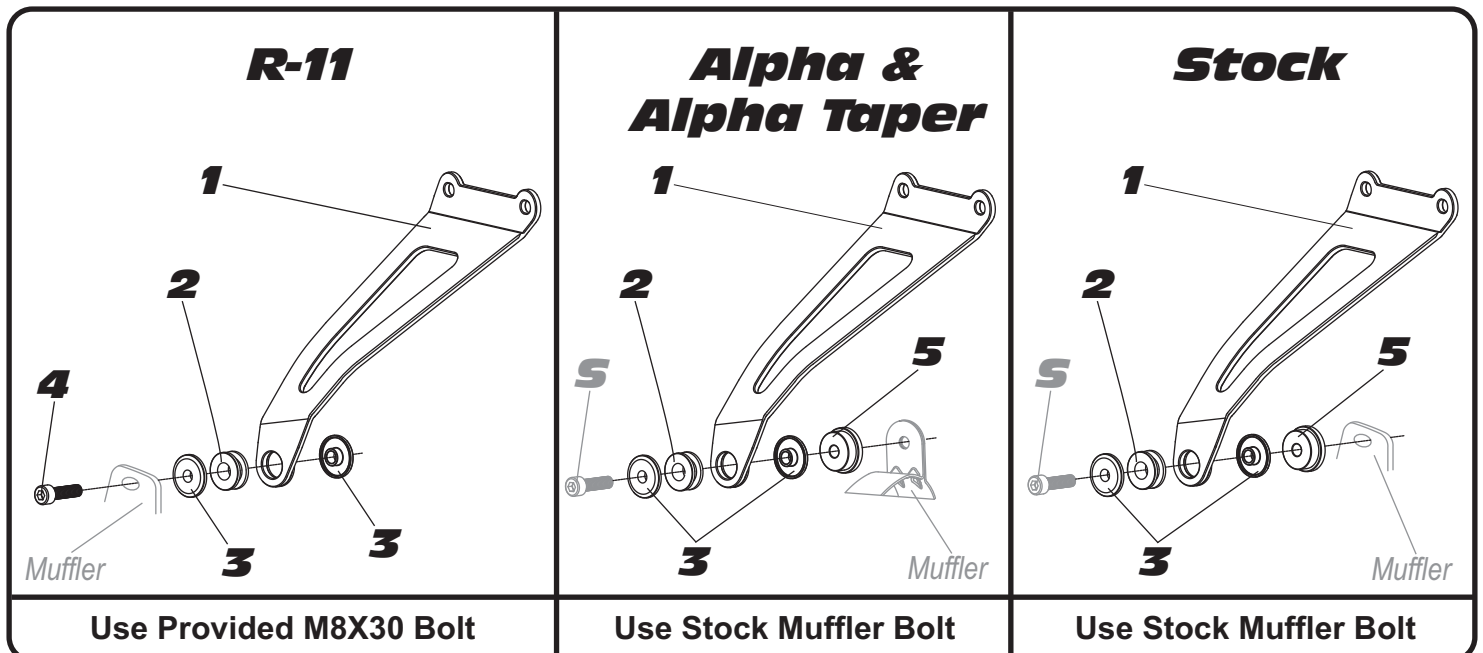

200BG118000

Part List:

NO.	DESCRIPTION	QTY	PART #
1	Muffler Hanger Bracket	1	11800AB
2	Rubber Grommet	1	Z1023
3	Aluminum Spacer	2	ALS-043
4	8mm x 30mm Socket Head Cap Screw	1	M8X30
5	Aluminum Spacer (Will not be used with R-11)	1	ALS-045
**	Yoshimura Sticker	1	17029