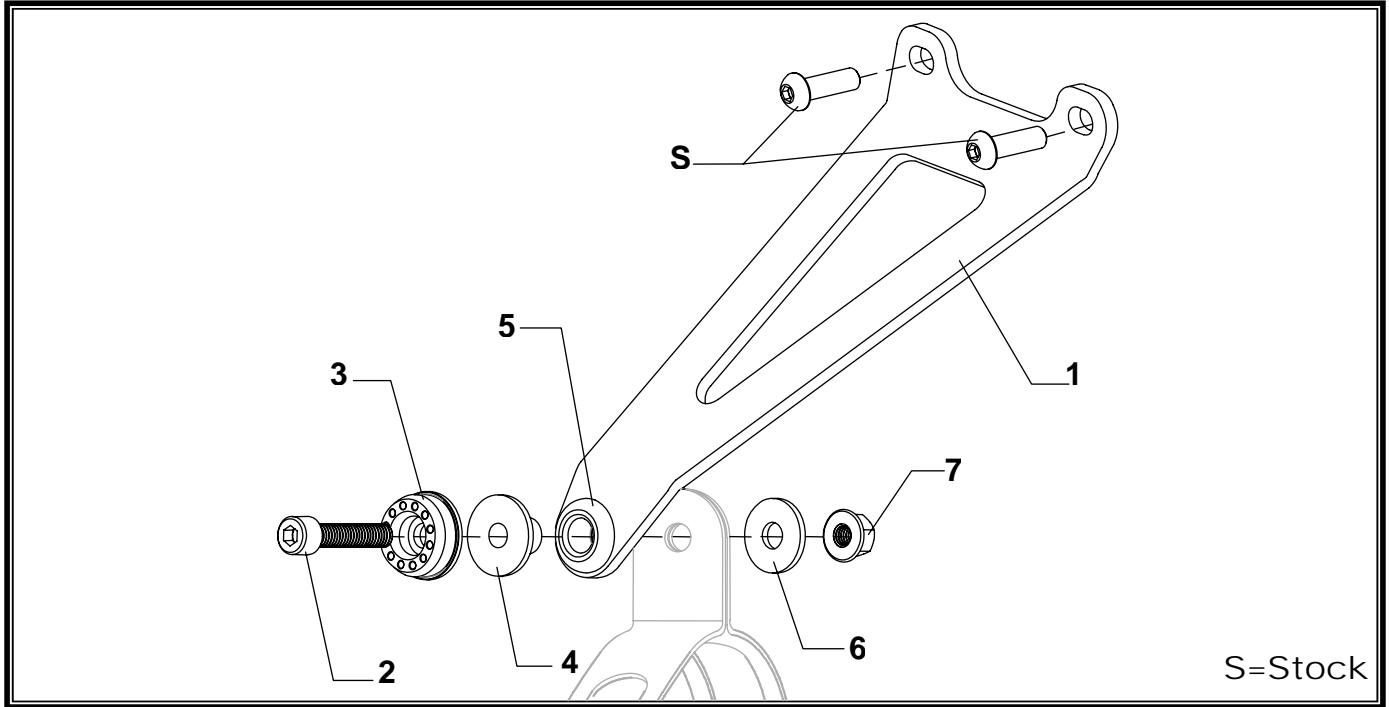

ALUMINUM MUFFLER BRACKET

APPLICATION

YEAR	MODEL
2011-2013	Honda CBR250R

PRODUCT

200BG122500	CBR250R Aluminum Muffler Bracket Kit
-------------	--------------------------------------

No.	Part #	Description	Qty
1	12250AB-B	Yoshimura Aluminum Muffler Bracket	1
2	M8X35	8mm x 35mm Socket Head Cap Screw	1
3	M8ALCSW-00	8mm Aluminum Counter Sink Washer	1
4	ALS-003	Aluminum Spacer	1
5	Z1022	Rubber Grommet	1
6	8MMWASHERL	8mm Large Washer	1
7	8MMNUT	8mm Flange Nut	1
**	17029	Yoshimura Sticker Sheet	1