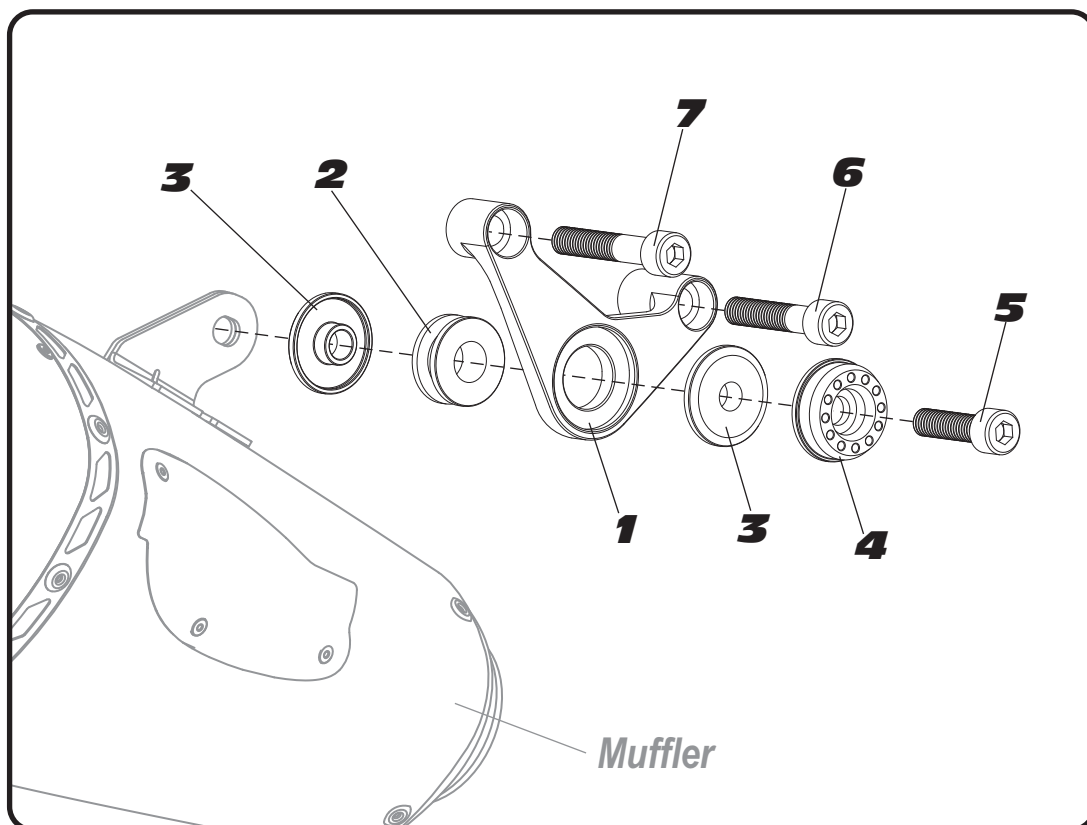

### **Part List:**

NO.	DESCRIPTION	QTY	PART #
1	Muller Hanger Bracket	1	16790AB
2	Rubber Grommet	1	Z1023
3	Aluminum Spacer	2	ALS-043
4	M8 Countersink Washer	1	M8ALCSW-00
5	8mm x 30mm Socket Head Cap Screw	1	M8X30
6	8mm x 40mm Socket Head Cap Screw	1	M8X40
7	8mm x 45mm Socket Head Cap Screw	1	M8X45
**	Yoshimura Sticker	1	17100