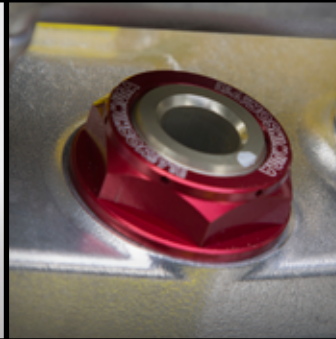

MSRP: \$799.00

RM-Z450 Shown

RM-Z250 YOSHIMURA PT#: 960XX218310

Inside the Yoshimura MX Kit:

- Yoshimura RS-4 Signature Series stainless steel system with carbon fiber end cap.
- Engine plug set, steering stem nut, axle blocks, brake clevis
- Yoshimura graphics, exclusive to this Yoshimura franchise kit including front and side plates
- Customer care swag
- Labor estimate and warranty docs