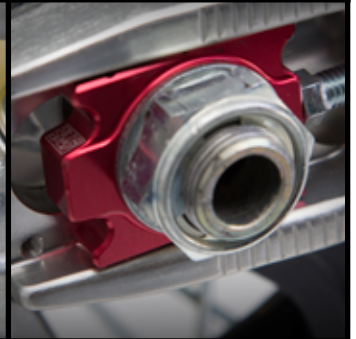

MSRP: \$799.00

RM-Z450 Shown

RM-Z250 YOSHIMURA PT#: 960XX218310

Inside the Yoshimura MX Kit:

- Yoshimura RS-4 Signature Series stainless steel system with carbon fiber end cap.
- Engine plug set, steering stem nut, axle blocks, brake clevis
- Yoshimura graphics, exclusive to this Yoshimura franchise kit including front and side plates
- Customer care swag
- Labor estimate and warranty docs