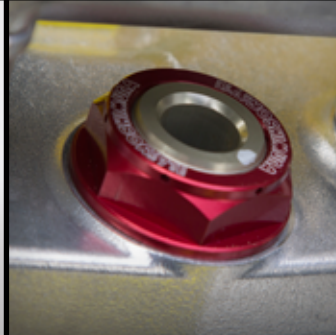

MSRP: \$799.00

RM-Z450 YOSHIMURA PT#: 960XX219210

Inside the Yoshimura MX Kit:

- Yoshimura RS-4 Signature Series stainless steel system with carbon fiber end cap.
- Engine plug set, steering stem nut, axle blocks, brake clevis
- Yoshimura graphics, exclusive to this Yoshimura franchise kit including front and side plates
- Customer care swag
- Labor estimate and warranty docs