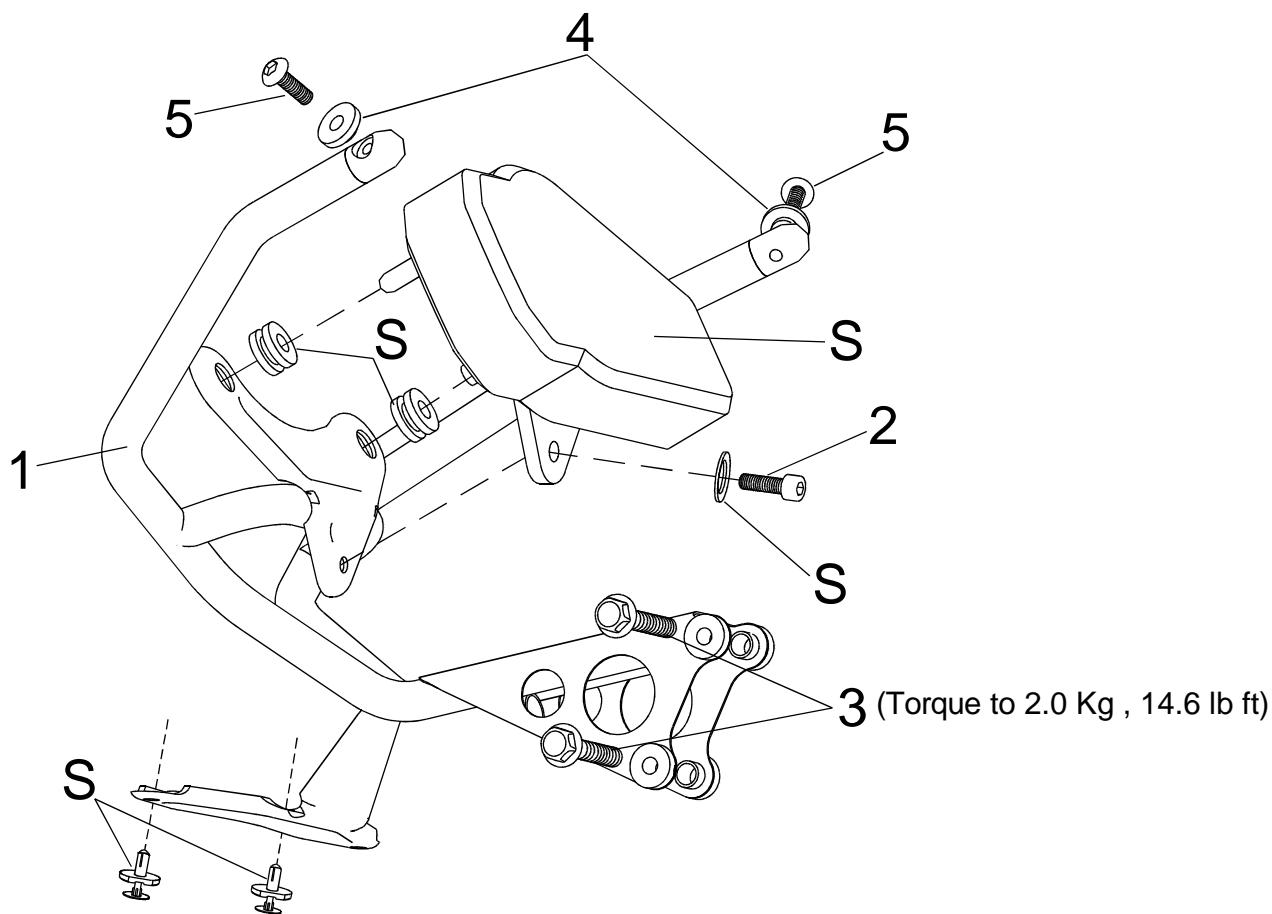

SUZUKI 2000-03 GSX-R750

SUZUKI 2001-03 GSX-R600

Part List:

NO.	DESCRIPTION	QTY	PART #
1	Yoshimura Aluminum Upper Bracket	1	R-K877B
2	6 X 16mm Socket Head Screw	1	M6X16
3	8 X 45mm Hex Head Bolt	2	M8X45H
4	PVC Bushing	2	9311K53
5	6 X 16mm Button Head Screw	2	M6X16BHS
**	Yoshimura Sticker	2	17028