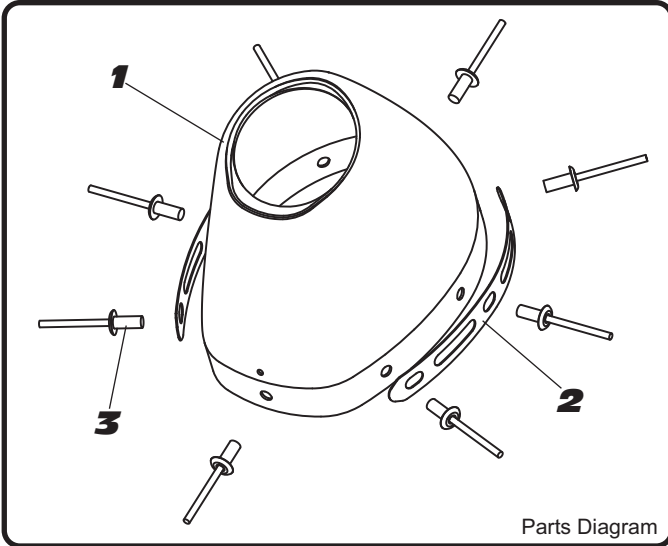

YOSHIMURA

RESEARCH&DEVELOPMENT OF AMERICA, INC.

5420 DANIELS STREET SUITE A, CHINO, CA 91710 · (800) 634-9166 · (909) 628-4722 · FAX (909) 591-2198

www.yoshimura-rd.com

RS4-CFC-K | RS-4 Carbon Fiber Endcap Kit

NO.	DESCRIPTION	QTY	PART #
1	RS-4 CF Endcap	1	RS4-CFC
2	RS-4 Rivet Band	2	LC4.5T
3	Endcap Rivet	8	C3-RIVET

YOSHIMURA

RESEARCH&DEVELOPMENT OF AMERICA, INC.

5420 DANIELS STREET SUITE A, CHINO, CA 91710 · (800) 634-9166 · (909) 628-4722 · FAX (909) 591-2198

www.yoshimura-rd.com

RS4-CFC-K | RS-4 Carbon Fiber Endcap Kit

NO.	DESCRIPTION	QTY	PART #
1	RS-4 CF Endcap	1	RS4-CFC
2	RS-4 Rivet Band	2	LC4.5T
3	Endcap Rivet	8	C3-RIVET