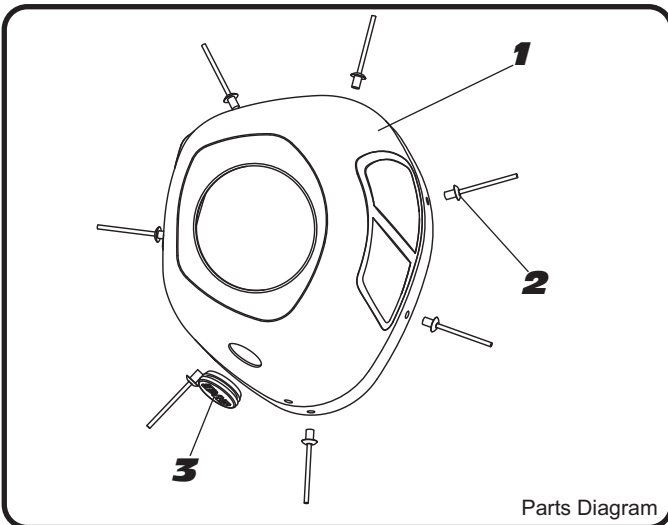

Parts Diagram

NO.	DESCRIPTION	QTY	PART #
1	RS-12 CF Endcap	1	YM1-CFR
2	Black Endcap Rivet	7	N-RIVETMG-BLK
3	Insert Hole Grommet	1	GRMT-RS9

YOSHIMURA

RESEARCH&DEVELOPMENT OF AMERICA, INC.

5420 DANIELS STREET SUITE A, CHINO, CA 91710 · (800) 634-9166 · (909) 628-4722 · FAX (909) 591-2198

www.yoshimura-rd.com

YM1-CFR-K

RS-12 Carbon Fiber Endcap Kit

Parts Diagram

NO.	DESCRIPTION	QTY	PART #
1	RS-12 CF Endcap	1	YM1-CFR
2	Black Endcap Rivet	7	N-RIVETMG-BLK
3	Insert Hole Grommet	1	GRMT-RS9