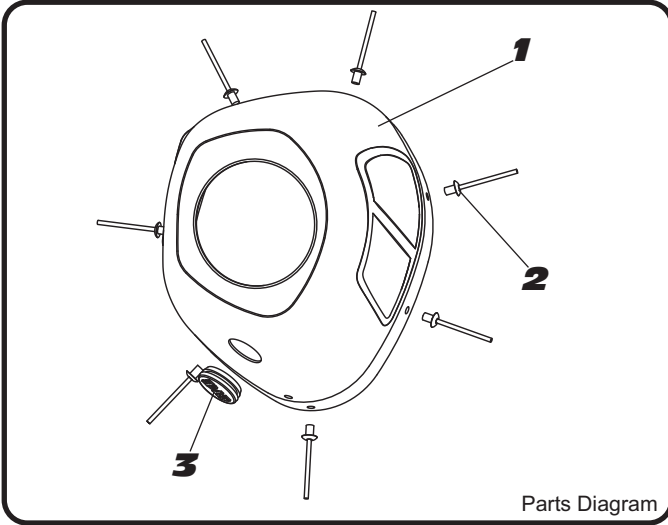

Parts Diagram

NO.	DESCRIPTION	QTY	PART #
1	RS-12 CF Endcap	1	YM1-CFR
2	Black Endcap Rivet	7	N-RIVETMG-BLK
3	Insert Hole Grommet	1	GRMT-RS9

YOSHIMURA

RESEARCH&DEVELOPMENT OF AMERICA, INC.

5420 DANIELS STREET SUITE A, CHINO, CA 91710 · (800) 634-9166 · (909) 628-4722 · FAX (909) 591-2198

www.yoshimura-rd.com

YM1-CFR-K

RS-12 Carbon Fiber Endcap Kit

Parts Diagram

NO.	DESCRIPTION	QTY	PART #
1	RS-12 CF Endcap	1	YM1-CFR
2	Black Endcap Rivet	7	N-RIVETMG-BLK
3	Insert Hole Grommet	1	GRMT-RS9