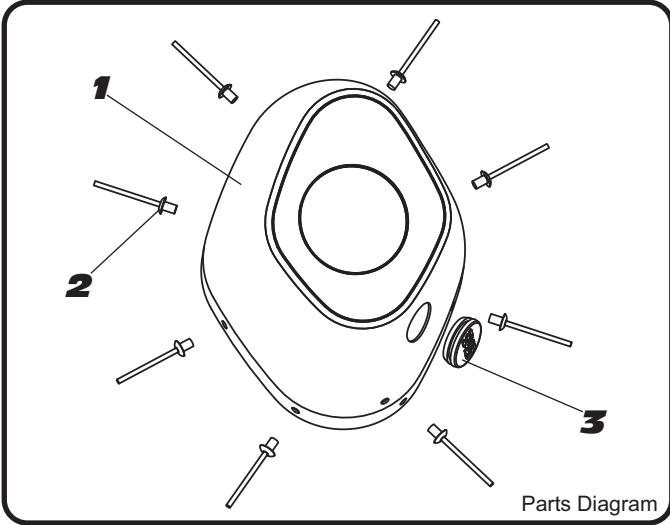

YOSHIMURA

RESEARCH&DEVELOPMENT OF AMERICA, INC.

5420 DANIELS STREET SUITE A, CHINO, CA 91710 · (800) 634-9166 · (909) 628-4722 · FAX (909) 591-2198

www.yoshimura-rd.com

YM9-CFC-L-01-K | RS-9 Carbon Fiber Endcap Kit, Left

NO.	DESCRIPTION	QTY	PART #
1	RS-9 CF Endcap, Left	1	YM9-CFC-L-01
2	Black Endcap Rivet	8	N-RIVETMG-BLK
3	Insert Hole Grommet	1	GRMT-RS9

YOSHIMURA

RESEARCH&DEVELOPMENT OF AMERICA, INC.

5420 DANIELS STREET SUITE A, CHINO, CA 91710 · (800) 634-9166 · (909) 628-4722 · FAX (909) 591-2198

www.yoshimura-rd.com

YM9-CFC-L-01-K | RS-9 Carbon Fiber Endcap Kit, Left

NO.	DESCRIPTION	QTY	PART #
1	RS-9 CF Endcap, Left	1	YM9-CFC-L-01
2	Black Endcap Rivet	8	N-RIVETMG-BLK
3	Insert Hole Grommet	1	GRMT-RS9