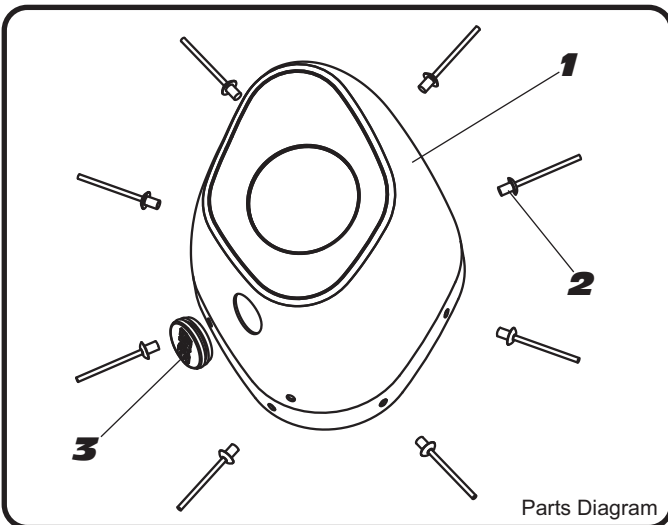

NO.	DESCRIPTION	QTY	PART #
1	RS-9 CF Endcap, Right	1	YM9-CFC-R-01
2	Black Endcap Rivet	8	N-RIVETMG-BLK
3	Insert Hole Grommet	1	GRMT-RS9

YOSHIMURA

RESEARCH&DEVELOPMENT OF AMERICA, INC.

5420 DANIELS STREET SUITE A, CHINO, CA 91710 · (800) 634-9166 · (909) 628-4722 · FAX (909) 591-2198

www.yoshimura-rd.com

YM9-CFC-R-01-K

RS-9 Carbon Fiber Endcap Kit, Right

NO.	DESCRIPTION	QTY	PART #
1	RS-9 CF Endcap, Right	1	YM9-CFC-R-01
2	Black Endcap Rivet	8	N-RIVETMG-BLK
3	Insert Hole Grommet	1	GRMT-RS9