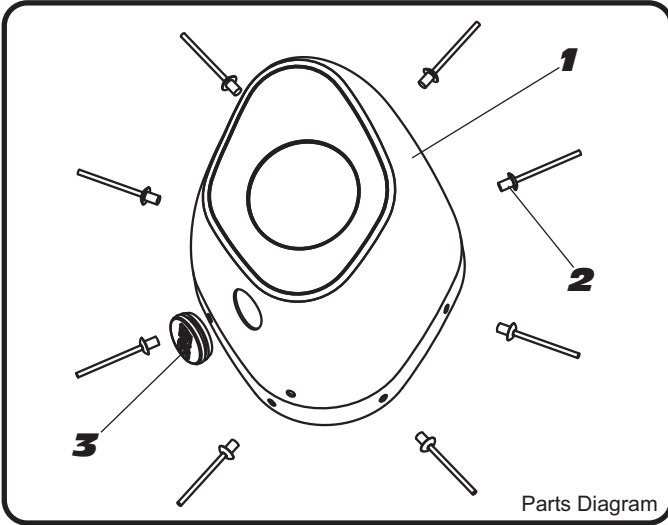

YOSHIMURA

RESEARCH&DEVELOPMENT OF AMERICA, INC.

5420 DANIELS STREET SUITE A, CHINO, CA 91710 · (800) 634-9166 · (909) 628-4722 · FAX (909) 591-2198

www.yoshimura-rd.com

YM9-CFC-R-01-K

RS-9 Carbon Fiber Endcap Kit, Right

NO.	DESCRIPTION	QTY	PART #
1	RS-9 CF Endcap, Right	1	YM9-CFC-R-01
2	Black Endcap Rivet	8	N-RIVETMG-BLK
3	Insert Hole Grommet	1	GRMT-RS9

YOSHIMURA

RESEARCH&DEVELOPMENT OF AMERICA, INC.

5420 DANIELS STREET SUITE A, CHINO, CA 91710 · (800) 634-9166 · (909) 628-4722 · FAX (909) 591-2198

www.yoshimura-rd.com

YM9-CFC-R-01-K

RS-9 Carbon Fiber Endcap Kit, Right

NO.	DESCRIPTION	QTY	PART #
1	RS-9 CF Endcap, Right	1	YM9-CFC-R-01
2	Black Endcap Rivet	8	N-RIVETMG-BLK
3	Insert Hole Grommet	1	GRMT-RS9