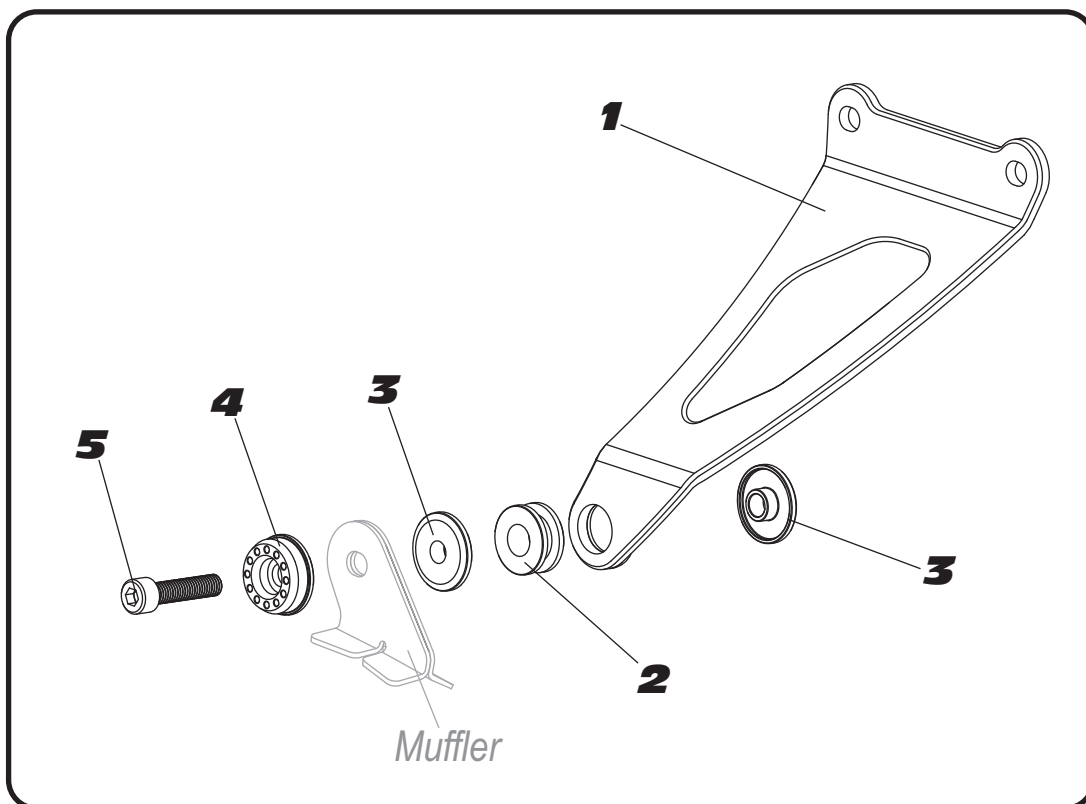

200BG111820

Part List:

NO.	DESCRIPTION	QTY	PART #
1	Muffler Hanger Bracket	1	11182AB
2	Rubber Grommet	1	Z1023
3	Aluminum Spacer	2	ALS-043
4	8mm Aluminum Countersink Washer	1	M8ALCSW-00
5	8mm x 35mm Socket Head Cap Bolt	1	M8X35
**	Yoshimura Sticker	1	17029