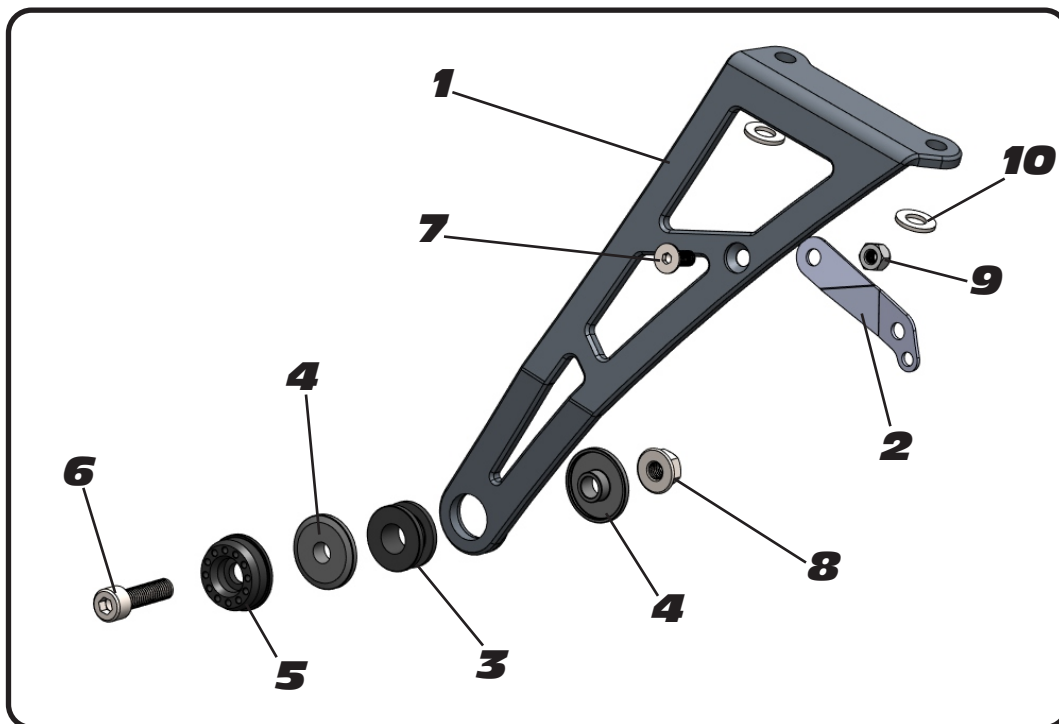

## Muffler Bracket Kit

**Suzuki**  
**GSX-8R / GSX-8S**

**200BG117200**

### Part List:

NO.	DESCRIPTION	QTY	PART #
1	Muffler Mount Bracket	1	11720AB
2	Reservoir Bracket	1	11720AB-BKT
3	Rubber Grommet	1	Z1024
4	Aluminum Spacer	2	ALS-043
5	8mm Countersink Washer	1	M8ALCSW-00
6	8mm x 30mm Socket Head Cap Bolt	1	M8X30
7	6mm x 16mm Tapered Flat Head Screw	1	M6X16FS
8	8mm Flange Nut	1	8MMNUT
9	6mm Nylon Lock Nut	1	6MMLN
10	8mm Washer	2	8MMWASHER