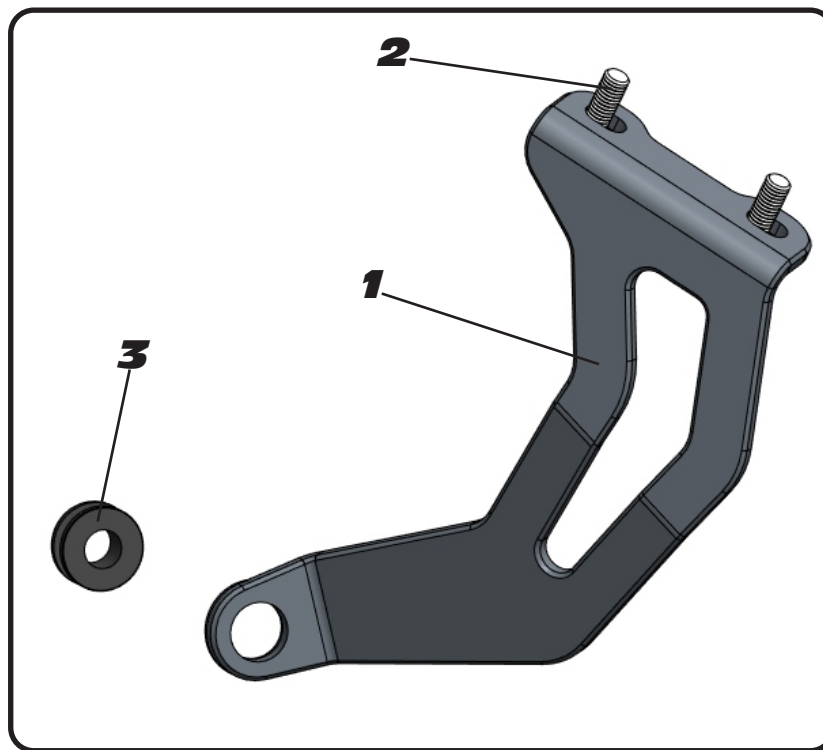

Part List:

NO.	DESCRIPTION	QTY	PART #
1	Muffler Mount Bracket	1	13720AB
2	8mm x 20mm Socket Head Cap Bolt	2	M8X20
3	Rubber Grommet	1	Z1024