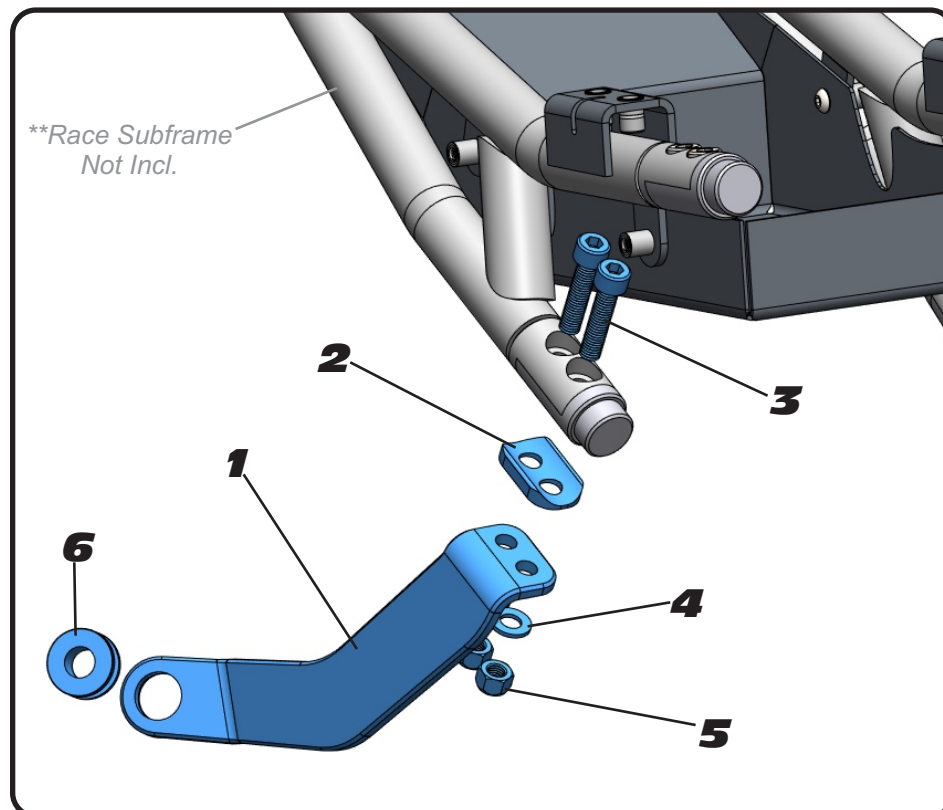

**Yamaha
R7**

200BG13720R

Part List:

| NO. | DESCRIPTION | QTY | PART # |
|-----|---------------------------------|-----|----------------|
| 1 | Muffer Mount Bracket | 1 | 13720AB-R |
| 2 | Muffer Mount Bracket Spacer | 1 | 13720R-AB-SPCR |
| 3 | 8mm x 35mm Socket Head Cap Bolt | 2 | M8X35 |
| 4 | 8mm Washer | 2 | 8MMWASHER |
| 5 | 8mm Lock Nut | 2 | 8MMCNUT |
| 6 | Rubber Grommet | 1 | Z1024 |