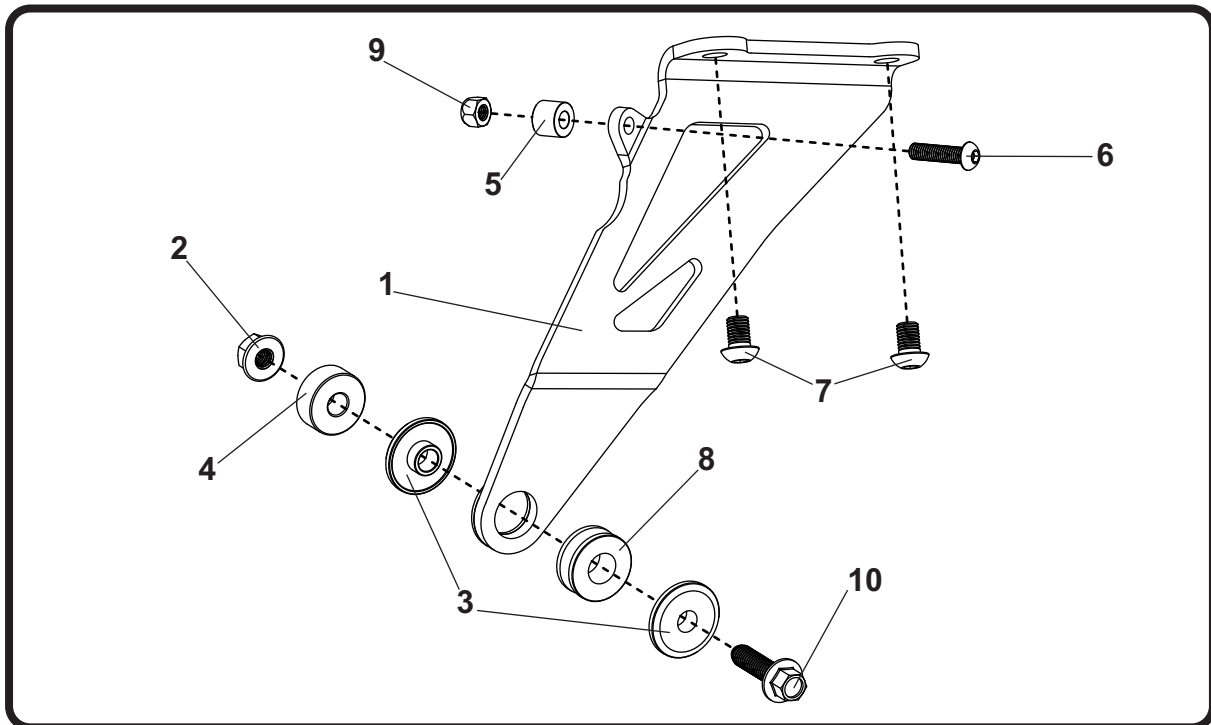

### Part List:

NO.	DESCRIPTION	QTY	PART #
1	Aluminum Muffler Bracket	1	14710AB
2	8MM Flange Nut	1	8MMNUT
3	Aluminum Spacer	2	ALS-043
4	6x13x10mm Aluminum Spacer (Only to be used w/ stock muffler)	1	6X13X10SPCRHA
5	8x10mm Aluminum Spacer (For rear brake reservoir)	1	8X10SPCB
6	6x25mm Button Head Screw	1	M6X25BHS
7	8x12mm Button Head Screw	2	M8X12BHS
8	Rubber Grommet	1	Z1023
9	Nylon Lock Nut	1	6MMLN
10	8x30mm Bolt	1	M8X30H
**	Yoshimura Sticker	1	17029