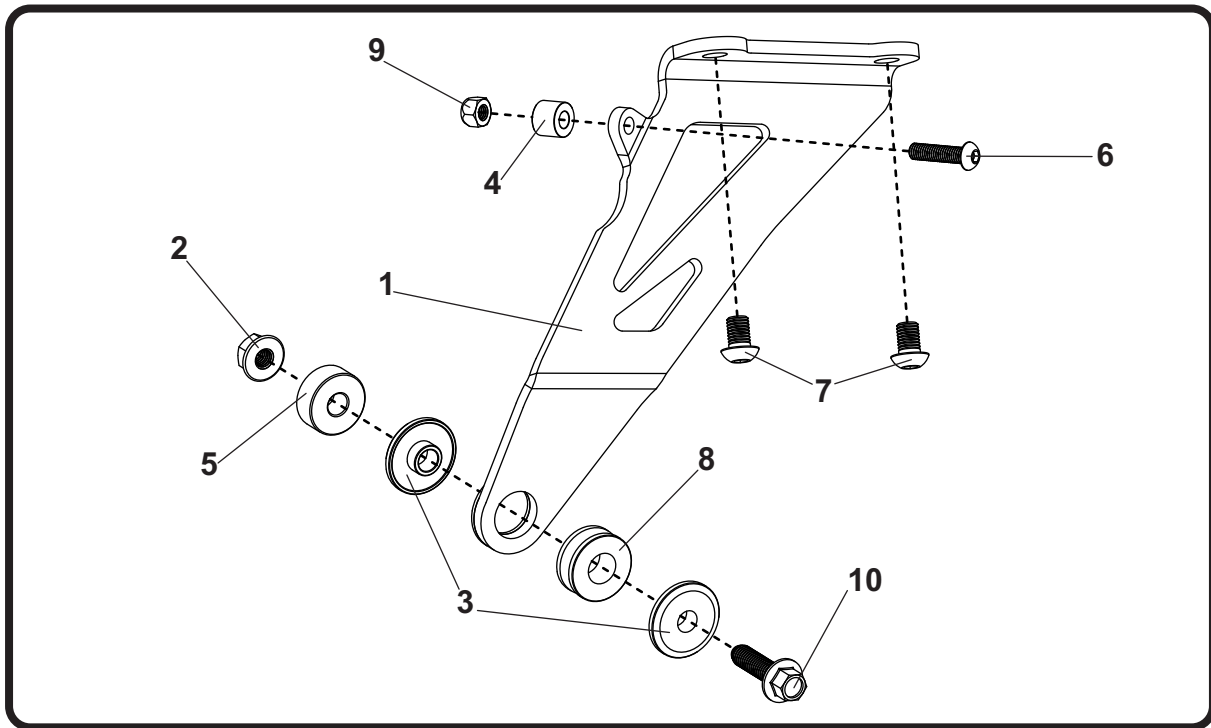

200BG147100

Part List:

NO.	DESCRIPTION	QTY	PART #
1	Aluminum Muffler Bracket	1	14710AB
2	8MM Flange Nut	1	8MMNUT
3	Aluminum Spacer	2	ALS-043
4	6x13x10mm Aluminum Spacer (For rear brake reservoir)	1	6X13X10SPCRHA
5	8x10mm Aluminum Spacer (Only to be used w/ stock muffler)	1	8X10SPCB
6	6x25mm Button Head Screw	1	M6X25BHS
7	8x12mm Button Head Screw	2	M8X12BHS
8	Rubber Grommet	1	Z1023
9	Nylon Lock Nut	1	6MMLN
10	8x30mm Bolt	1	M8X30H
**	Yoshimura Sticker	1	17029