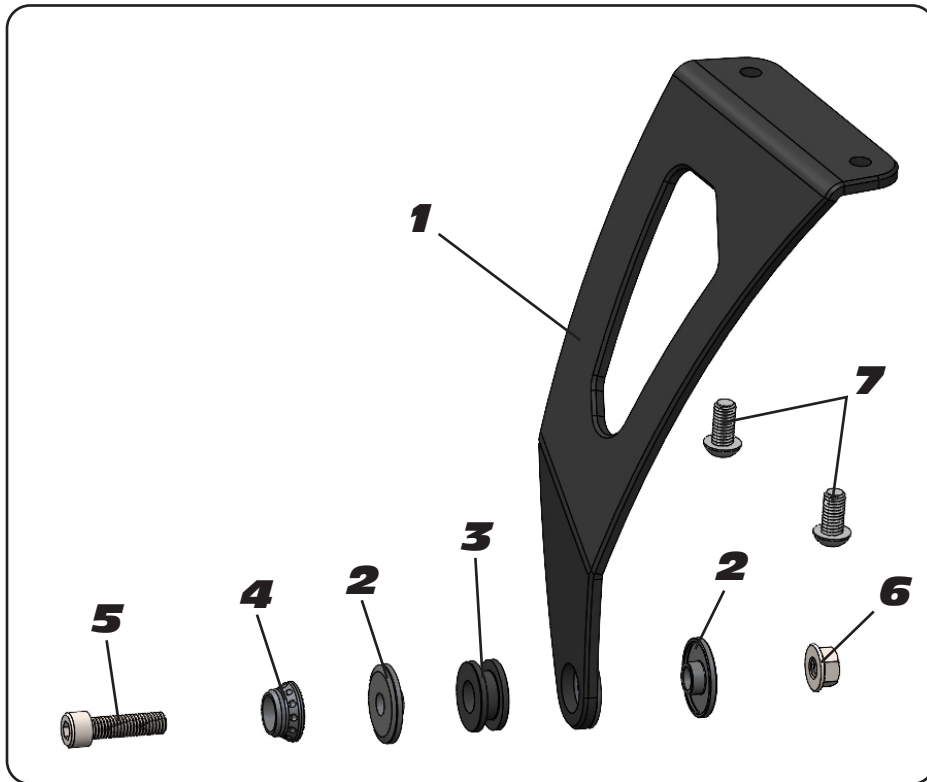

YOSHIMURA

RESEARCH&DEVELOPMENT OF AMERICA, INC.

5420 DANIELS STREET STE A, CHINO CALIF. 91710 · (800) 634-9166 · (909) 628-4722 · FAX (909) 591-2198

www.yoshimura-rd.com

High Mount Bracket Kit

**CF Moto
675 SS**

200BG194700

Part List:

NO.	DESCRIPTION	QTY	PART #
1	Muffler Mount Bracket	1	19470AB
2	Aluminum Spacer	2	ALS-043
3	Rubber Grommet	1	Z1024
4	8mm Counter Sink Washer	1	M8ALCSW-01
5	8mm x 30mm Socket Head Cap Screw	1	M8X30
6	8mm Flange Nut	1	8MMNUT
7	8mm x 16mm Button Head Screw	2	M8X16BHS