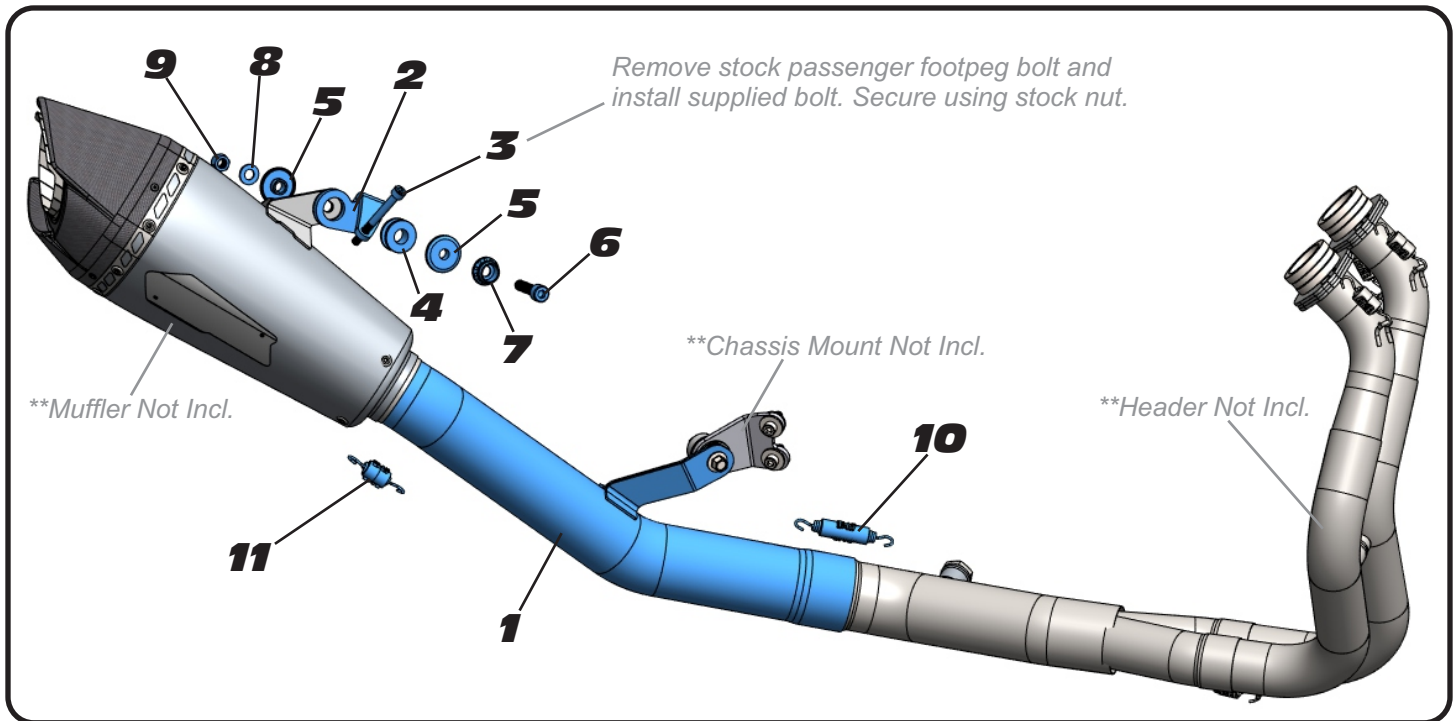

20055137200

Part List:

NO.	DESCRIPTION	QTY	PART #
1	Stainless Steel Tailpipe	1	13720-421
2	Muffler Mount Bracket	1	13720-BRKT-1
3	6mm x 60mm Socket Head Cap Bolt	1	M6X60
4	Rubber Grommet	1	Z1024
5	Aluminum Spacer	2	ALS-043
6	8mm x 35mm Socket Head Cap Screw	1	M8X35
7	8mm Countersink Washer	1	M8ALCSW-01
8	8mm Washer	1	8MMWASHER
9	8mm Lock Nut	1	8MMCNUT
10	Exhaust Spring, Long	1	RACE-SPL-1
11	Exhaust Spring, Short	1	RACE-SPX-2

**Header, muffler, & chassis mount not included. Compatible with existing full-system.