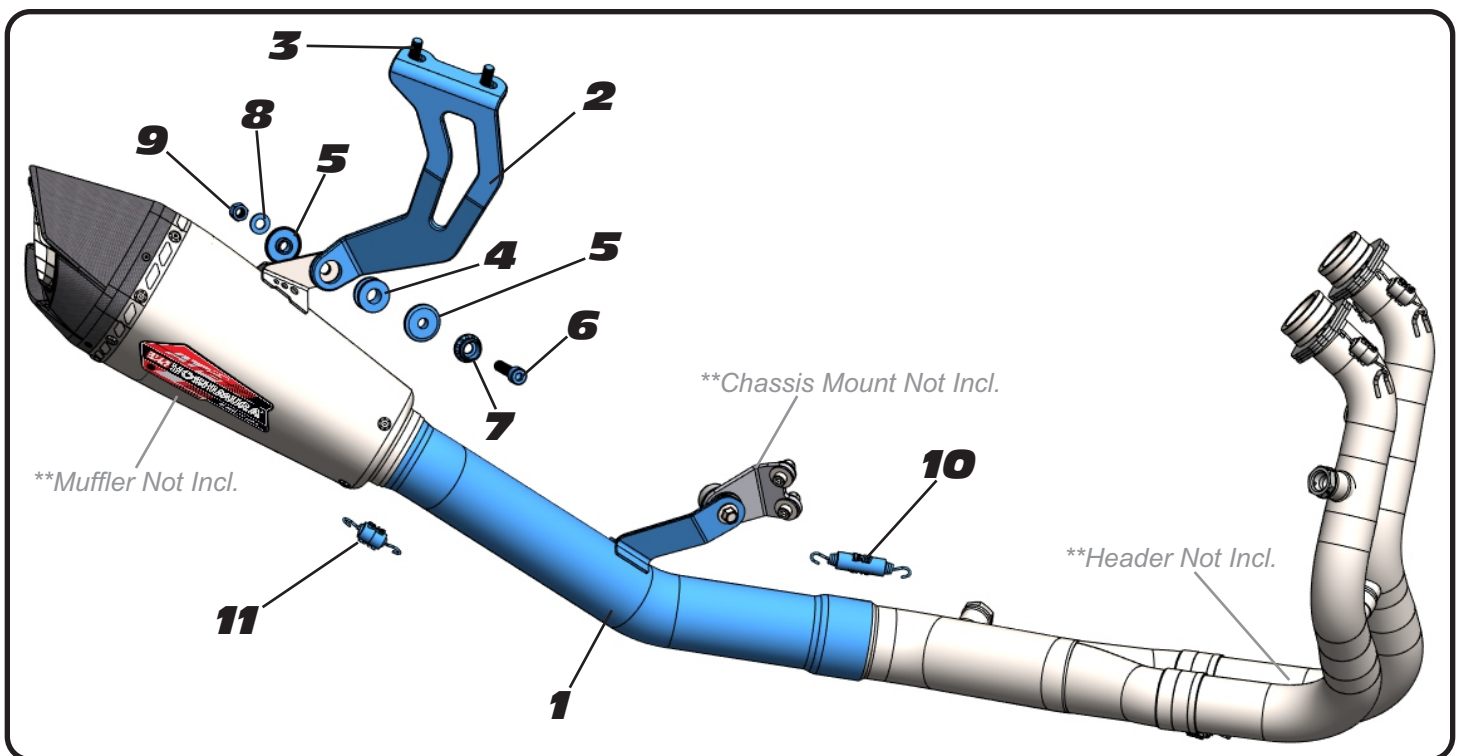

### Part List:

NO.	DESCRIPTION	QTY	PART #
1	Titanium Tailpipe	1	13720-721
2	Muffer Mount Bracket	1	13720-AB
3	8mm x 20mm Socket Head Cap Bolt	2	M8X20
4	Rubber Grommet	1	Z1024
5	Aluminum Spacer	2	ALS-043
6	8mm x 35mm Socket Head Cap Screw	1	M8X35
7	8mm Countersink Washer	1	M8ALCSW-01
8	8mm Washer	1	8MMWASHER
9	8mm Lock Nut	1	8MMCNUIT
10	Exhaust Spring, Long	1	RACE-SPL-1
11	Exhaust Spring, Short	1	RACE-SPX-2