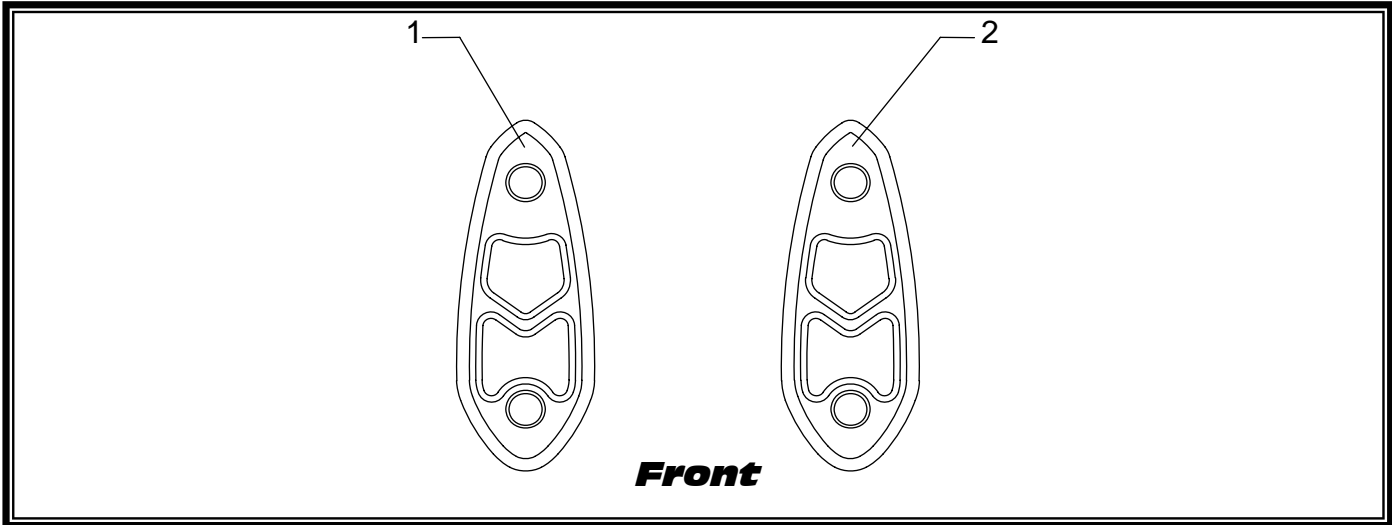

RACING ACCESSORY

APPLICATION

YEAR	MODEL
2009-2012	Kawasaki ZX6R

PRODUCT

900BG146400	Black Mirror Block Off Plate
900CL146400	Clear Mirror Block Off Plate

 This product is not DOT approved. Yoshimura R&D of America, Inc. is not liable or responsible for any resulting event caused by the installation of this product. Check with local laws and regulations for compliance prior to installation and use. This product is not intended for use on public highways.

No.	Part #	Description	Qty
1	900BG146400H 900CL146400H	Yoshimura Mirror Block Off Plates, Black Yoshimura Mirror Block Off Plates, Clear	2
**	14640-CFMC	Carbon Fiber Plates	2
**	17020C	Yoshimura Sticker Sheet	2