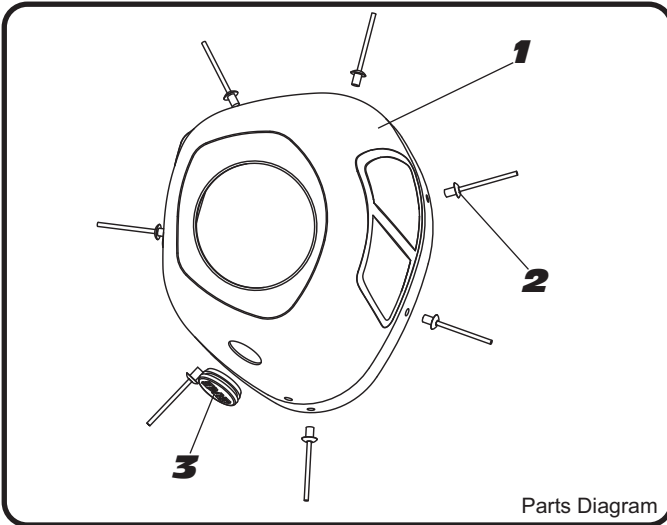

Parts Diagram

NO.	DESCRIPTION	QTY	PART #
1	RS-12 CF Endcap	1	YM1-CFR
2	Black Endcap Rivet	7	N-RIVETMG-BLK
3	Insert Hole Grommet	1	GRMT-RS9
**	RS-12 Decal Kit	1	RS12-NB005R