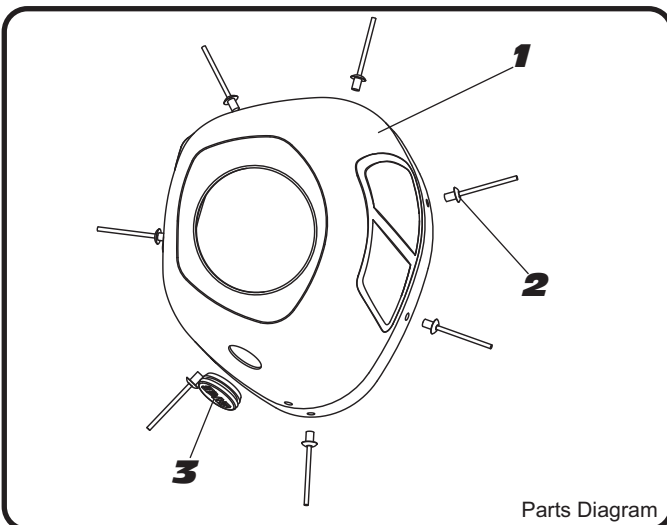

Parts Diagram

NO.	DESCRIPTION	QTY	PART #
1	RS-12 CF Endcap	1	YM1-CFR
2	Black Endcap Rivet	7	N-RIVETMG-BLK
3	Insert Hole Grommet	1	GRMT-RS9
**	RS-12 Decal Kit	1	RS12-NB005R