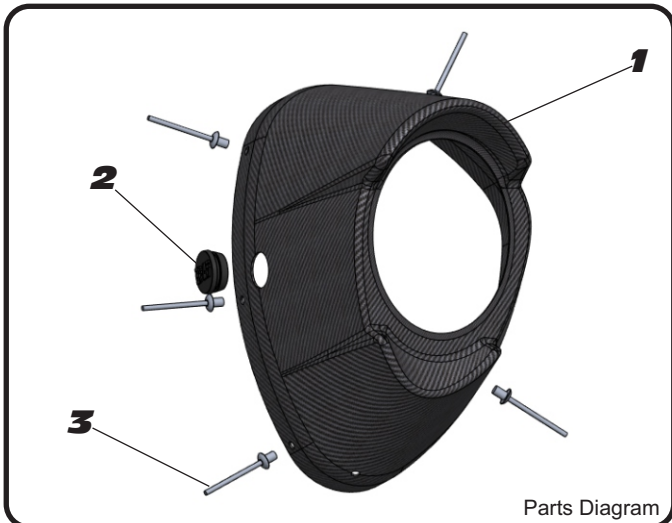

NO.	DESCRIPTION	QTY	PART #
1	Alpha CF Endcap	1	YM5-1-CFR
2	Insert Hole Grommet	1	GRMT
3	Black Endcap Rivet	5	N-RIVETMG-BLK

**Use 1/8" drill bit to drill out rivets.

YOSHIMURA

RESEARCH&DEVELOPMENT OF AMERICA, INC.

5420 DANIELS STREET SUITE A, CHINO, CA 91710 · (800) 634-9166 · (909) 628-4722 · FAX (909) 591-2198

www.yoshimura-rd.com

YM5-1-CFR-K

AT2 Carbon Fiber Endcap Kit

NO.	DESCRIPTION	QTY	PART #
1	Alpha CF Endcap	1	YM5-1-CFR
2	Insert Hole Grommet	1	GRMT
3	Black Endcap Rivet	5	N-RIVETMG-BLK