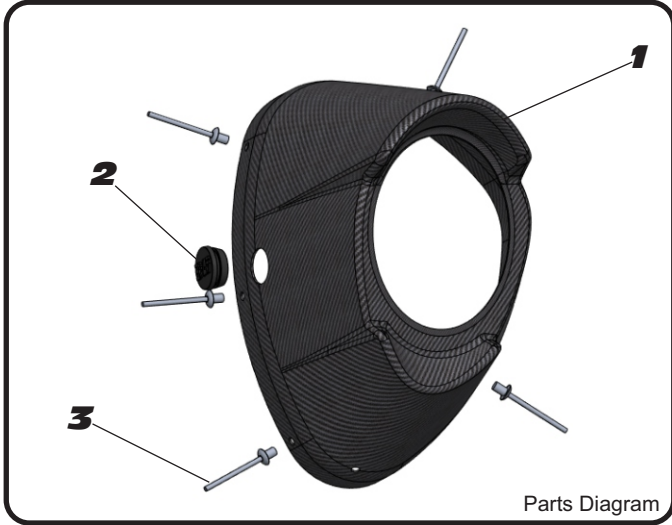

NO.	DESCRIPTION	QTY	PART #
1	Alpha CF Endcap	1	YM5-1-CFR
2	Insert Hole Grommet	1	GRMT
3	Black Endcap Rivet	5	N-RIVETMG-BLK

**Use 1/8" drill bit to drill out rivets.

YOSHIMURA

RESEARCH&DEVELOPMENT OF AMERICA, INC.

5420 DANIELS STREET SUITE A, CHINO, CA 91710 · (800) 634-9166 · (909) 628-4722 · FAX (909) 591-2198

www.yoshimura-rd.com

YM5-1-CFR-K

AT2 Carbon Fiber Endcap Kit

NO.	DESCRIPTION	QTY	PART #
1	Alpha CF Endcap	1	YM5-1-CFR
2	Insert Hole Grommet	1	GRMT
3	Black Endcap Rivet	5	N-RIVETMG-BLK