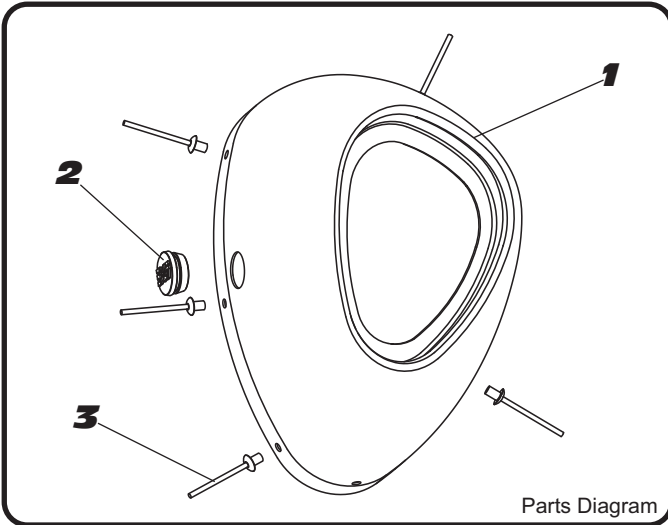

Parts Diagram

NO.	DESCRIPTION	QTY	PART #
1	Alpha CF Endcap	1	YM5-CFR-D
2	Insert Hole Grommet	1	GRMT
3	Black Endcap Rivet	5	N-RIVETMG-BLK

**Use 1/8" drill bit to drill out rivets.

YOSHIMURA

RESEARCH&DEVELOPMENT OF AMERICA, INC.

5420 DANIELS STREET SUITE A, CHINO, CA 91710 · (800) 634-9166 · (909) 628-4722 · FAX (909) 591-2198

www.yoshimura-rd.com

YM5-CFR-D-K

Alpha Carbon Fiber Dull Endcap Kit

Parts Diagram

NO.	DESCRIPTION	QTY	PART #
1	Alpha CF Endcap	1	YM5-CFR-D
2	Insert Hole Grommet	1	GRMT
3	Black Endcap Rivet	5	N-RIVETMG-BLK