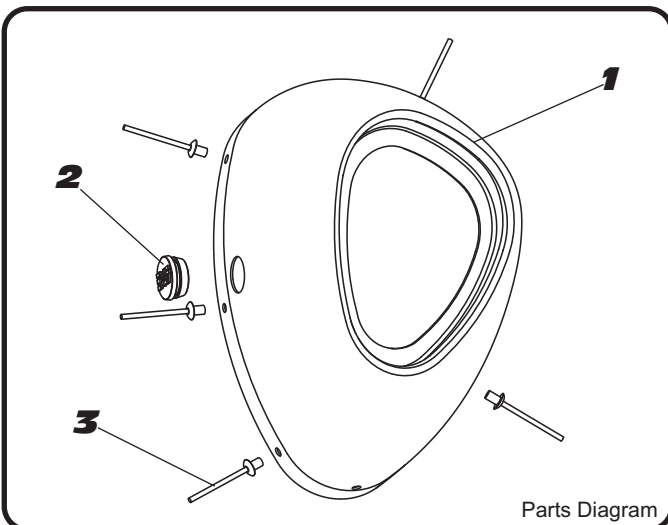

Parts Diagram

NO.	DESCRIPTION	QTY	PART #
1	Alpha CF Endcap	1	YM5-CFR-D
2	Insert Hole Grommet	1	GRMT
3	Black Endcap Rivet	5	N-RIVETMG-BLK

**Use 1/8" drill bit to drill out rivets.

YOSHIMURA

RESEARCH&DEVELOPMENT OF AMERICA, INC.

5420 DANIELS STREET SUITE A, CHINO, CA 91710 · (800) 634-9166 · (909) 628-4722 · FAX (909) 591-2198

www.yoshimura-rd.com

YM5-CFR-D-K

Alpha Carbon Fiber Dull Endcap Kit

Parts Diagram

NO.	DESCRIPTION	QTY	PART #
1	Alpha CF Endcap	1	YM5-CFR-D
2	Insert Hole Grommet	1	GRMT
3	Black Endcap Rivet	5	N-RIVETMG-BLK