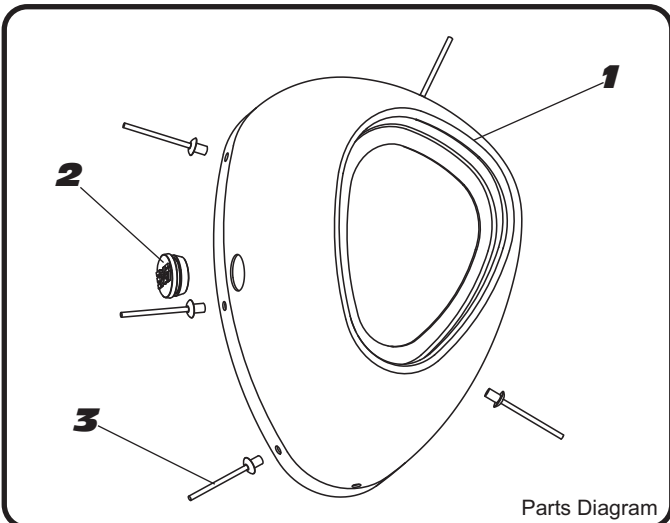

NO.	DESCRIPTION	QTY	PART #
1	Alpha CF Endcap	1	YM5-CFR
2	Insert Hole Grommet	1	GRMT
3	Black Endcap Rivet	5	N-RIVETMG-BLK

**Use 1/8" drill bit to drill out rivets.

YOSHIMURA

RESEARCH&DEVELOPMENT OF AMERICA, INC.

5420 DANIELS STREET SUITE A, CHINO, CA 91710 · (800) 634-9166 · (909) 628-4722 · FAX (909) 591-2198

www.yoshimura-rd.com

YM5-CFR-K

Alpha Carbon Fiber Endcap Kit

NO.	DESCRIPTION	QTY	PART #
1	Alpha CF Endcap	1	YM5-CFR
2	Insert Hole Grommet	1	GRMT
3	Black Endcap Rivet	5	N-RIVETMG-BLK