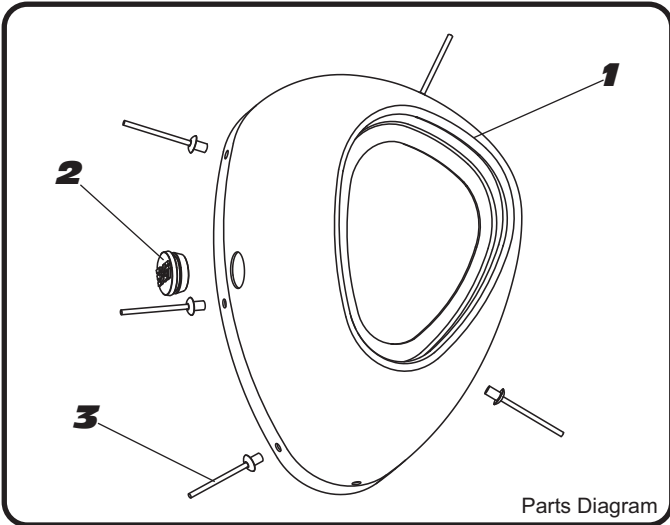

NO.	DESCRIPTION	QTY	PART #
1	Alpha CF Endcap	1	YM5-CFR
2	Insert Hole Grommet	1	GRMT
3	Black Endcap Rivet	5	N-RIVETMG-BLK

**Use 1/8" drill bit to drill out rivets.

YOSHIMURA

RESEARCH&DEVELOPMENT OF AMERICA, INC.

5420 DANIELS STREET SUITE A, CHINO, CA 91710 · (800) 634-9166 · (909) 628-4722 · FAX (909) 591-2198

www.yoshimura-rd.com

YM5-CFR-K

Alpha Carbon Fiber Endcap Kit

NO.	DESCRIPTION	QTY	PART #
1	Alpha CF Endcap	1	YM5-CFR
2	Insert Hole Grommet	1	GRMT
3	Black Endcap Rivet	5	N-RIVETMG-BLK