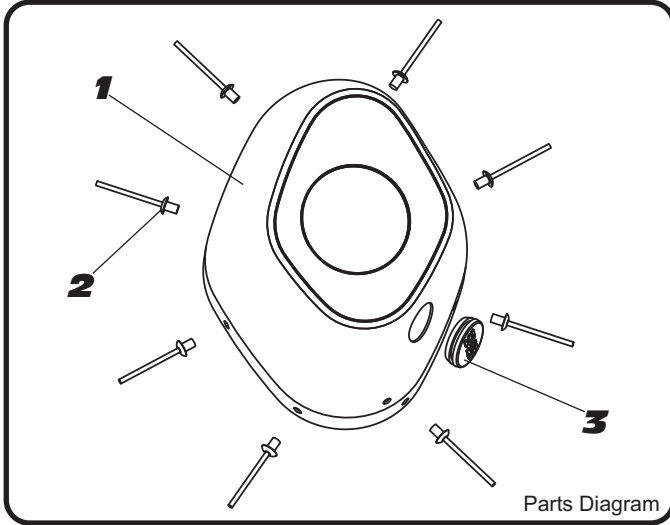

YOSHIMURA

RESEARCH&DEVELOPMENT OF AMERICA, INC.

5420 DANIELS STREET SUITE A, CHINO, CA 91710 · (800) 634-9166 · (909) 628-4722 · FAX (909) 591-2198

www.yoshimura-rd.com

YM9-CFC-L-1-K-1

RS-9 Carbon Fiber Endcap Kit, Left

NO.	DESCRIPTION	QTY	PART #
1	RS-9 CF Endcap, Left	1	YM9-CFC-L-01
2	Black Endcap Rivet	8	N-RIVETMG-BLK
3	Insert Hole Grommet	1	GRMT-RS9

YOSHIMURA

RESEARCH&DEVELOPMENT OF AMERICA, INC.

5420 DANIELS STREET SUITE A, CHINO, CA 91710 · (800) 634-9166 · (909) 628-4722 · FAX (909) 591-2198

www.yoshimura-rd.com

YM9-CFC-L-1-K-1

RS-9 Carbon Fiber Endcap Kit, Left

NO.	DESCRIPTION	QTY	PART #
1	RS-9 CF Endcap, Left	1	YM9-CFC-L-01
2	Black Endcap Rivet	8	N-RIVETMG-BLK
3	Insert Hole Grommet	1	GRMT-RS9